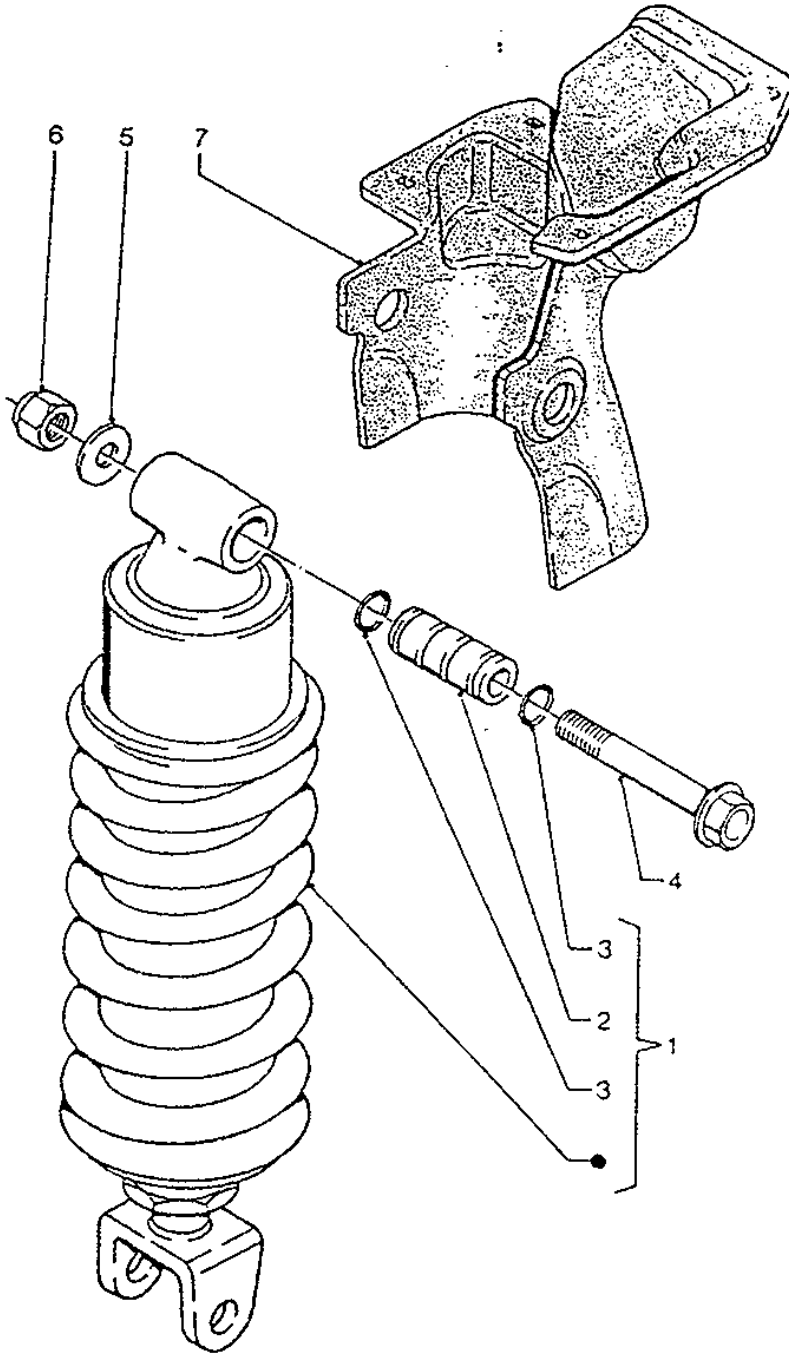

Ref No	Part No	Description
01	4DL-F2210-10-33	Shock Absorber Assy, Rear
02	90387-10306-00	• Collar
03	93210-15020-00	• O-ring
04	90105-10609-00	Bolt, Washer Based
05	90201-101J1-00	Washer, Plate
06	95611-10100-00	Nut, U
07	4DL-F2221-00-00	Cover