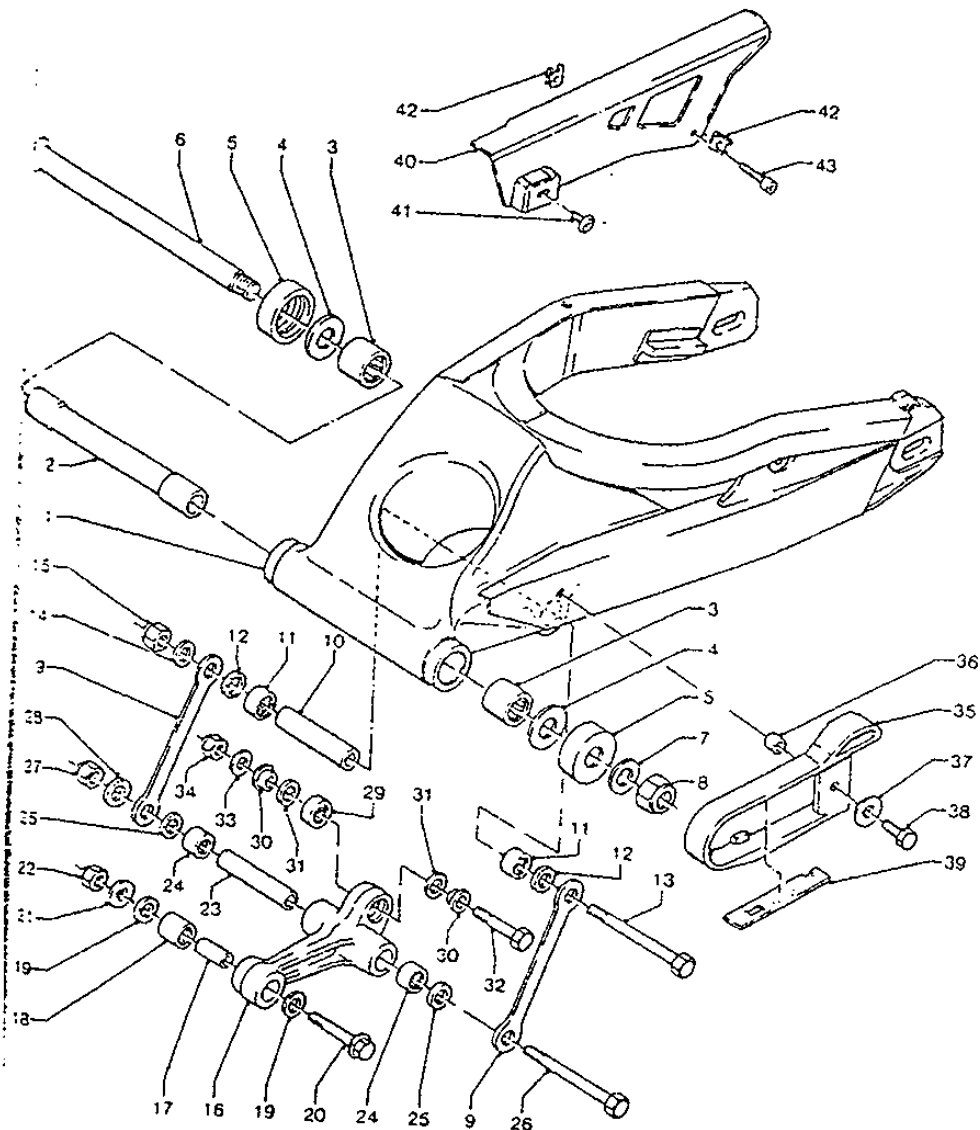

Ref No	Part No	Description
01	4DL-F2110-10-35	Rear Arm Comp.
02	3MA-22184-00-00	Bush
03	93317-52865-00	Bearing
04	3GM-22127-00-00	Shim
05	3GM-22128-00-00	Cover, Thrust 1
06	3MA-22141-01-00	Shaft, Pivot
07	90201-18264-00	Washer, Plate
08	90185-18104-00	Nut, Self-locking
09	3MA-2217M-00-00	Arm 1
10	90387-122R5-00	Collar
11	93317-21746-00	Bearing
12	93109-17048-00	Oil Seal
13	90101-10658-00	Bolt
14	90201-101J1-00	Washer, Plate
15	95611-10100-00	Nut, U
16	3MA-2217A-00-00	Arm, Relay
17	90387-102R4-00	Collar
18	93317-31701-00	Bearing
19	93109-17048-00	Oil Seal
20	90105-10376-00	Bolt, Washer Based
21	90201-102J5-00	Washer, Plate
22	95611-10100-00	Nut, U
23	90387-122R5-00	Collar
24	93317-21746-00	Bearing
25	93109-17048-00	Oil Seal
26	90101-10658-00	Bolt
27	95611-10100-00	Nut, U
28	90201-101J1-00	Washer, Plate
29	93399-99919-00	Bearing
30	90387-124W2-00	Collar
31	93101-16131-00	Oil Seal
32	90101-10659-00	Bolt
33	90201-101J1-00	Washer, Plate
34	95611-10100-00	Nut, U
35	4DL-F2151-00-00	Seal, Guard
36	90387-062E2-00	Collar
37	92906-06200-00	Washer, Plain
38	97006-06020-00	Bolt
39	4DL-F214F-00-00	Damper 1
40	4DL-F2311-00-00	Case, Chain
41	90110-06015-00	Bolt, Hexagon Socket Head
42	2VW-21736-00-00	Nut,plate
43	91316-06025-00	Bolt

20-1210