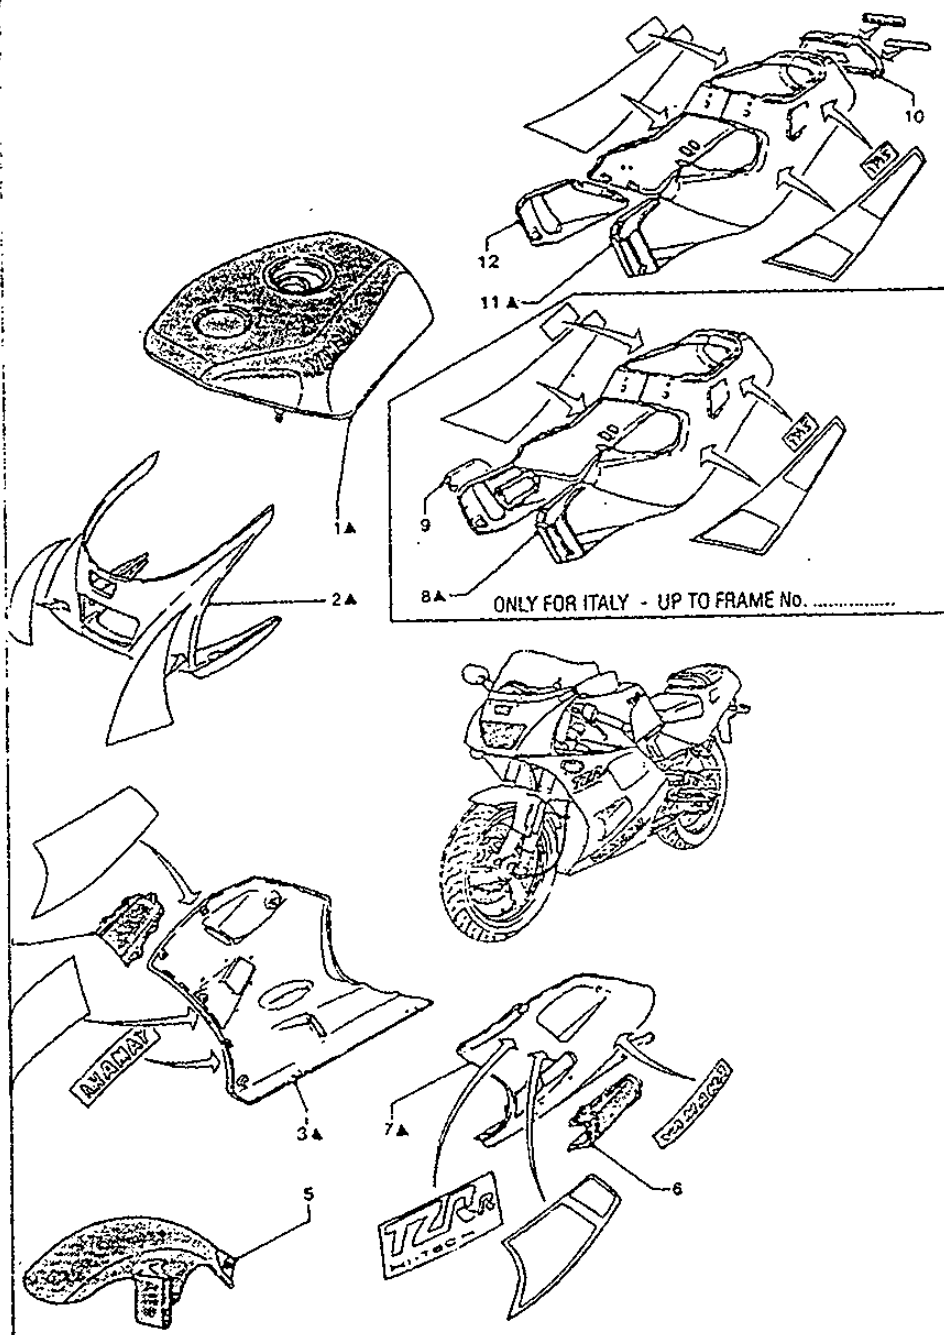

Ref No	Part No	Description
01	4DL-F4110-00-P2	Fuel Tank Comp.
02	4DL-W283G-00-P1	Bodu, Front Upper Assy Rh
03	4DL-W283K-00-P1	Body, Front Under Assy Rh
04	4DL-F838R-00-KH	Duct 2
05	4DL-F1511-00-KH	Fender, Front
06	4DL-F838N-00-KH	Duct 1
07	4DL-W283J-00-P1	Body, Front Upper 2
08	4DL-W2172-00-P1	Side Cover 2
09	4DL-F1731-00-P1	Cover, Side 3
10	4DL-F1651-00-P1	Cover, Rear Fender
11	4DL-W2172-01-P1	Side Cover 2
12	4DL-F1731-10-P1	Cover, Side 3