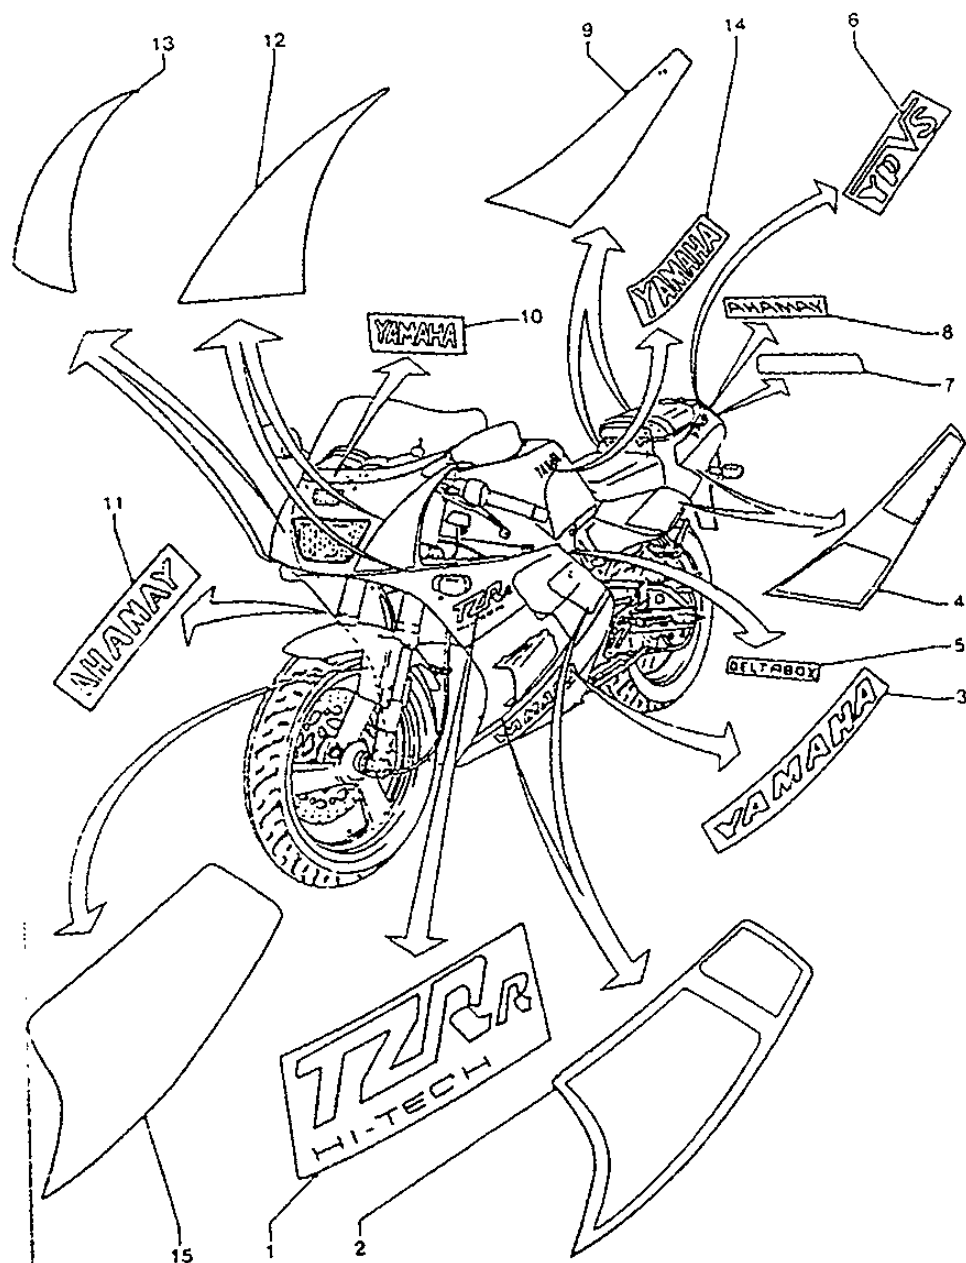

90-2510

F

22

Ref No	Part No	Description
08	4DL-F5366-00-00	Clutch, Hub
19	4DL-F5447-10-98	Sprocket, Driven

Ref No	Part No	Description
14	4DL-F583T-10-00	Master Cylinder Assy

Ref No	Part No	Description
01	4DL-F8328-10-00	Emblem
02	4DL-F8301-10-00	Graphic Set, Lower Cover 1
03	99234-00070-00	Emblem, Yamaha
04	4DL-F173L-10-00	Graphic Set 1
05	4DL-F118E-00-00	Emblem 1
06	4DL-F1781-10-00	Emblem 1
07	4DL-F1663-00-00	Graphic, Tailcover
08	2UT-F163H-20-00	Emblem 2
09	4DL-F174L-10-00	Graphic Set 2
10	2UT-F163H-10-00	Emblem 2
11	99234-00070-00	Emblem, Yamaha
12	4DL-F832K-10-00	Graphic 12
13	4DL-F832L-10-00	Graphic 13
14	99236-00040-00	Emblem, Yamaha
15	4DL-F8303-10-00	Graphic Set, Lower Cover 2
15	4DL-F8303-10-00	Graphic Set, Lower Cover 2