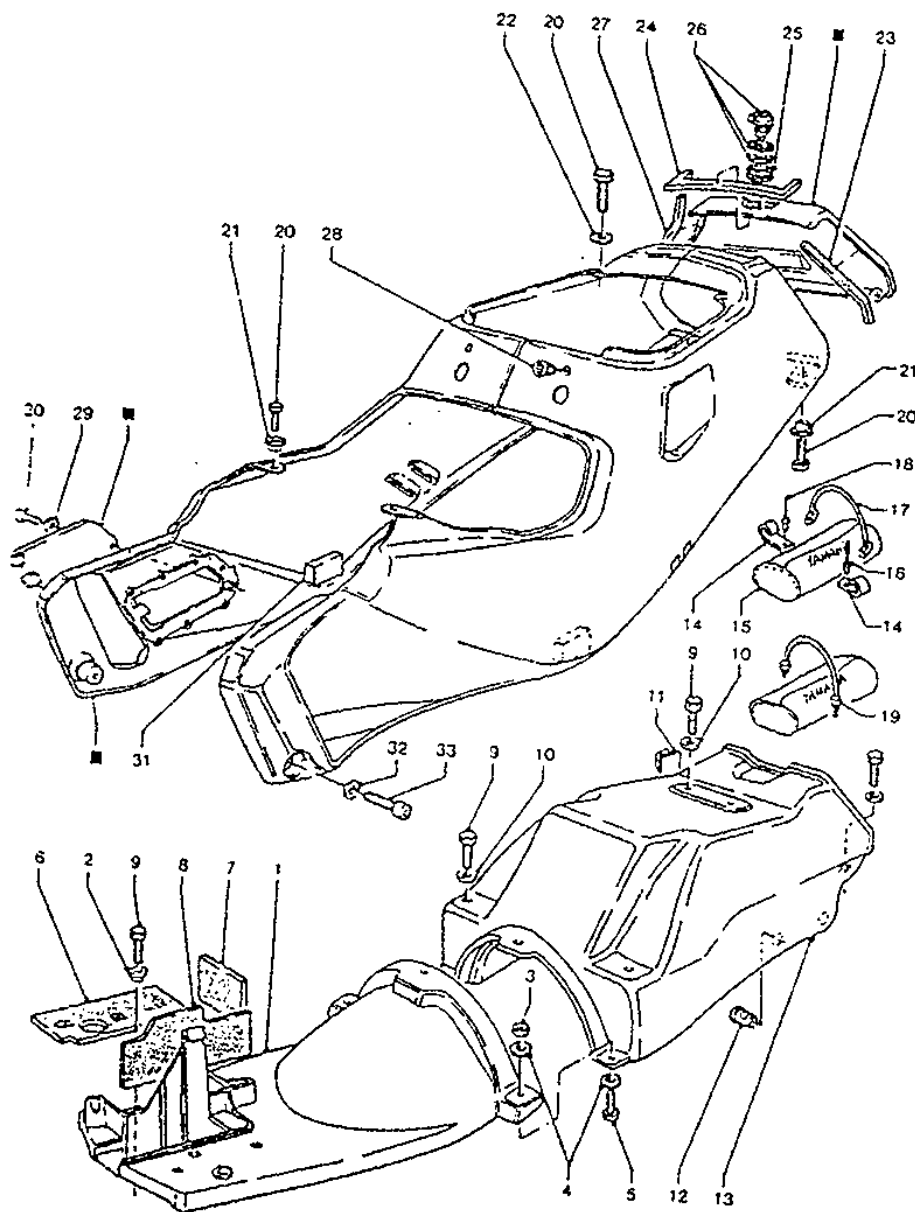

100-1020

Ref No	Part No	Description
01	2VR-E2450-00-00	Impeller Shaft Assy
02	93103-10147-00	Oil Seal
03	93603-22028-00	Pin, Dowel
04	3NC-E2459-00-00	Gear, Impeller Shaft
05	90201-08512-00	Washer, Plate
06	99001-07600-00	Circlip
07	3NC-E2422-00-00	Cover, Housing
08	3NC-E2428-00-00	Gasket, Housing Cover 2
09	93604-10011-00	Pin, Dowel
10	98506-06025-00	Screw, Pan Head
11	98506-06065-00	Screw, Pan Head
12	95826-06025-00	Bolt, Flange
13	90430-06166-00	Gasket

1160

Ref No	Part No	Description
01	3MA-21162-10-00	Holder, Clutch Cable
02	91026-06012-00	Bolt, Flange
03	4DL-F1163-10-00	Holder, Clutch Cable
04	97001-06020-00	Bolt
05	92902-06600-00	Washer, Plate
06	4DL-F1163-00-00	Holder, Clutch Cable
07	4DL-F1161-01-00	Holder, Cable
08	3SH-F6394-00-00	Clip, Grommet
09	3MA-21161-10-00	Holder, Cable
10	3MA-21164-10-00	Holder, Cable
11	90185-08089-00	Nut, Self-locking
12	92901-08200-00	Washer, Plain
13	4DL-F194F-00-00	Bracket, Engine
14	90101-08095-00	Bolt
15	90101-08085-00	Bolt
16	90105-08035-00	Bolt, Washer Based
17	4DL-F194E-00-00	Bracket, Engine
18	97382-06016-00	Bolt
19	92902-06600-00	Washer, Plate
20	4DL-F116A-00-20	Stay 1
21	90105-10052-00	Bolt, Washer Based
22	90201-100E9-00	Washer, Plate
23	90185-10060-00	Nut, Self-locking
24	92902-06200-00	Washer

~1170

[

Ref No	Part No	Description
--------	---------	-------------

01	90387-06681-00	Collar
02	90119-06043-00	Bolt, With Washer
03	95702-06100-00	Nut, Flange
04	92902-06600-00	Washer, Plate
05	90101-06035-00	Bolt
06	1A8-21518-00-00	Holder, Cable
07	4DL-F163A-00-00	Cover, Rear Fender 1
08	4DL-F163E-00-00	Cover, Rear Fender 2
09	97382-06020-00	Bolt
10	92902-06200-00	Washer
11	4DL-F1611-10-00	Fender, Rear
12	4DL-F1717-00-00	Damper