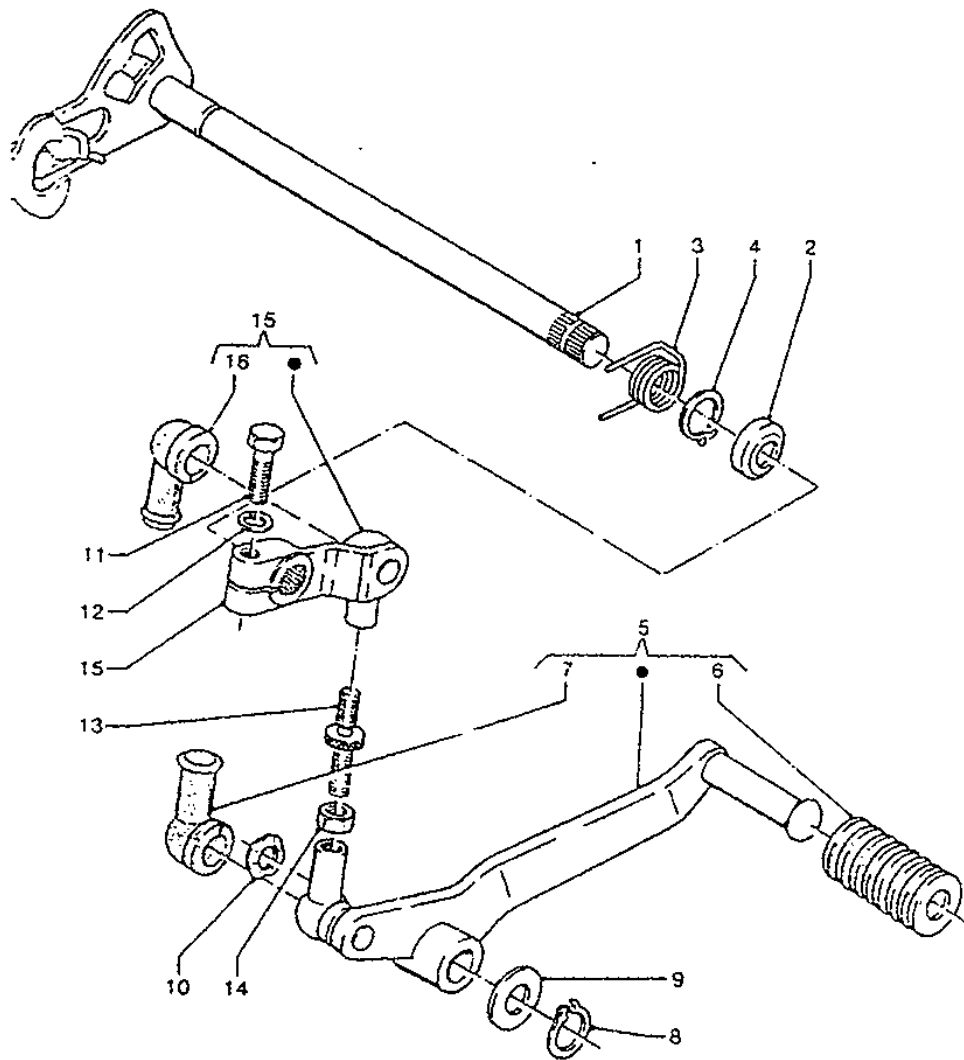

Ref No	Part No	Description
01	10W-18101-03-00	Shift Shaft Assy
02	93101-12060-00	Oil Seal
03	90508-32523-00	Spring, Torsion
04	99001-10600-00	Circlip
05	4DL-E8110-00-00	Shift Pedal Assy
06	4DL-E8113-00-00	• . Cover, Shift Pedal
07	2H9-18156-00-00	• . Joint 1
08	99009-12400-00	Circlip
09	90201-124E4-00	Washer, Plate
10	90206-12074-00	Washer, Wave
11	97381-06025-00	Bolt
12	92902-06600-00	Washer, Plate
13	4DL-E8115-00-00	Rod, Shift
14	95301-06700-00	Nut
15	4DL-E8130-00-00	Shift Shaft Assy
16	2H9-18156-00-00	• . Joint 1