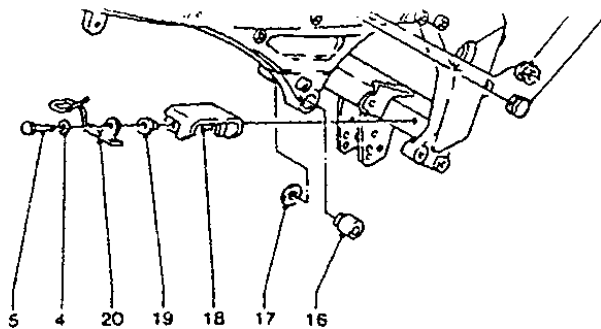

Ref No	Part No	Description
01	4GM-F1110-10-33	Frame Comp.
01	4GM-F1110-10-AL	Frame Comp.
21	4GM-F1182-00-00	Manufacturer Plate
22	90267-32018-00	Rivet, Blind

300-2500

[

Ref No	Part No	Description
01	4DL-F3102-02-00	Front Fork Assy (l.h)
02	4DL-F3120-02-00	. Inner Tube Comp.2
15	4DL-F319K-01-00	. Plunger Kit
16	4DL-F3103-01-00	Front Fork Assy (r.h)
17	4DL-F3110-01-00	. Inner Tube Comp.1