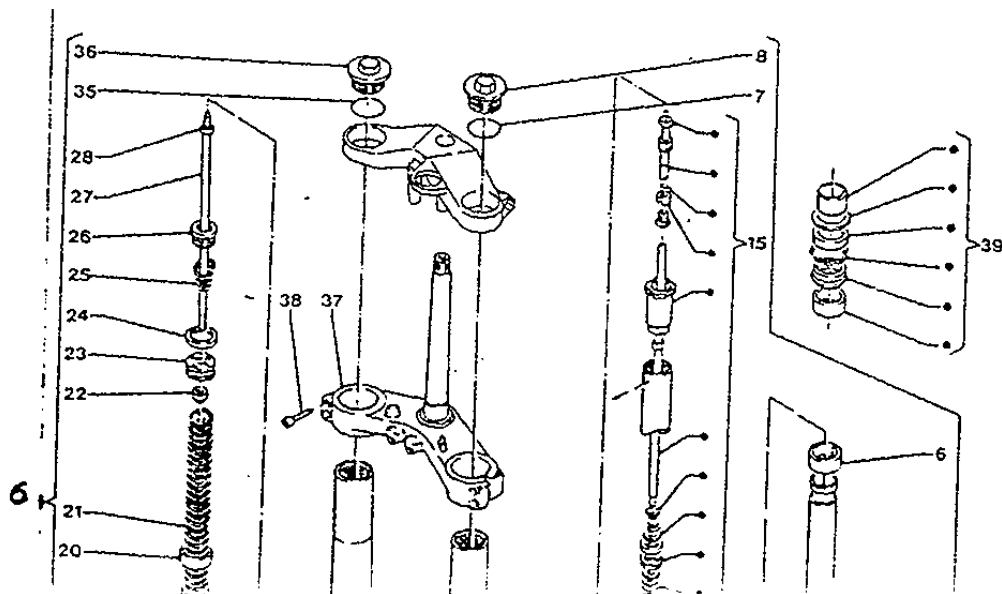

Ref No	Part No	Description
01	4GM-F1110-10-33	Frame Comp.
01	4GM-F1110-10-AL	Frame Comp.
21	4GM-F1182-00-00	Manufacturer Plate
22	90267-32018-00	Rivet, Blind

300-2500

[

Ref No	Part No	Description
01	4DL-F3102-02-00	Front Fork Assy (l.h)
02	4DL-F3120-02-00	. Inner Tube Comp.2
15	4DL-F319K-01-00	. Plunger Kit
16	4DL-F3103-01-00	Front Fork Assy (r.h)
17	4DL-F3110-01-00	. Inner Tube Comp.1