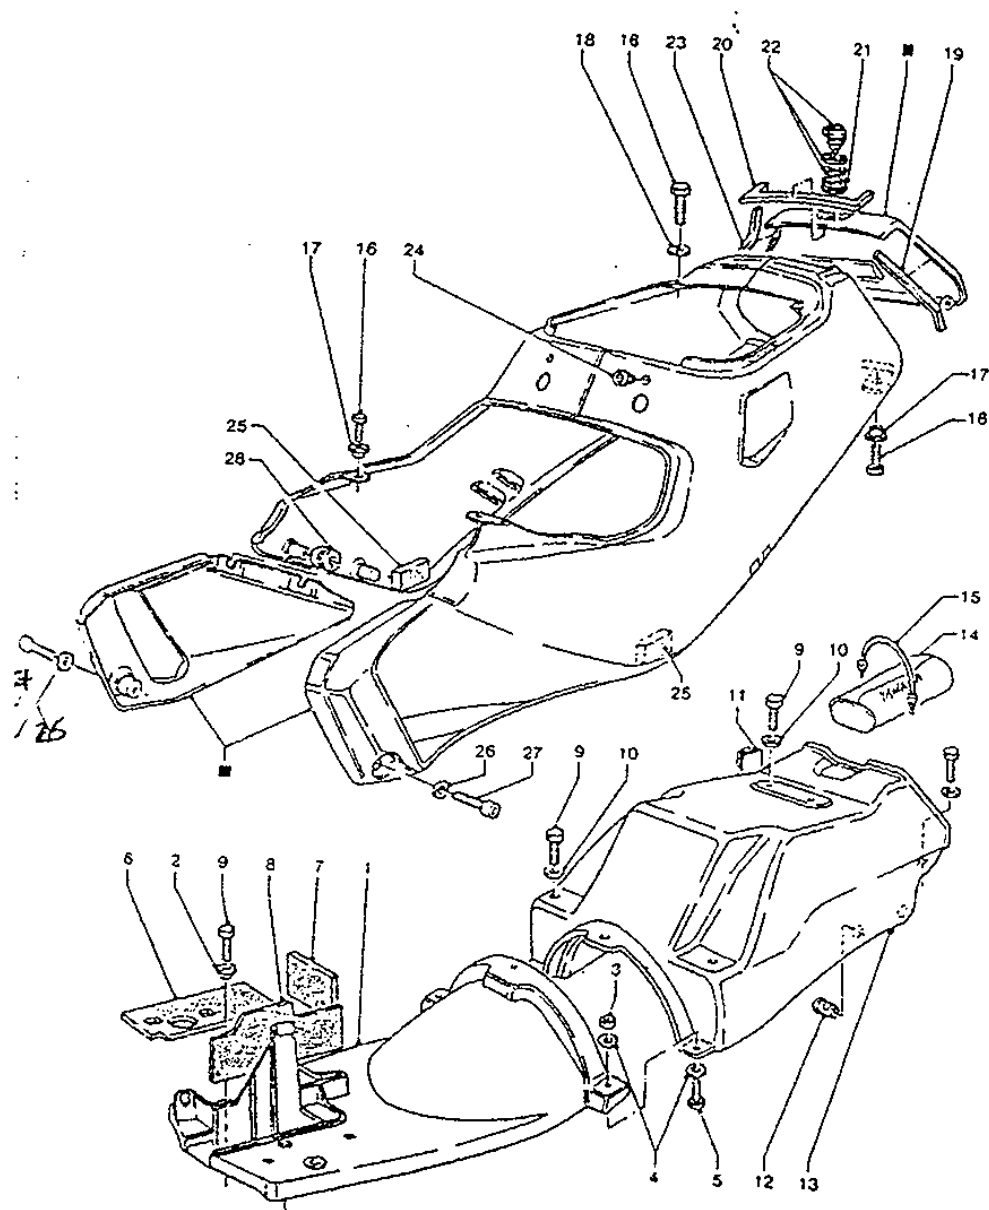

Ref No	Part No	Description
01	4DL-F177G-00-00	Box, Battery
02	90387-06020-00	Collar
03	95702-06100-00	Nut, Flange
04	92902-06200-00	Washer
05	90101-06022-00	Bolt
06	4DL-F1779-00-00	Damper, Locating 2
07	4DL-F177M-00-00	Damper, Locating 3
08	4DL-F1778-00-00	Damper, Locating 1
09	97382-06014-00	Bolt
10	92902-06200-00	Washer
11	2VW-F8345-00-00	Mole 1
12	90179-06822-00	Nut
13	4DL-F8173-00-00	Box, Tool
14	3SH-F8100-00-00	Tool Kit
15	4DL-F846G-10-00	Band
16	97382-06014-00	Bolt
17	90387-06020-00	Collar
18	92902-06200-00	Washer
19	4DL-F1649-10-00	Damper
20	4DL-F1639-00-00	Damper 2
21	90480-24186-00	Grommet
22	3MA-21708-00-00	Lock Assy 2
23	4DL-F1649-00-00	Damper
24	90179-06822-00	Nut
25	4DL-F177N-00-00	Damper, Locating 4
26	92902-06600-00	Washer, Plate
27	92012-06020-00	Bolt, Button Head
28	90480-12001-00	Grommet