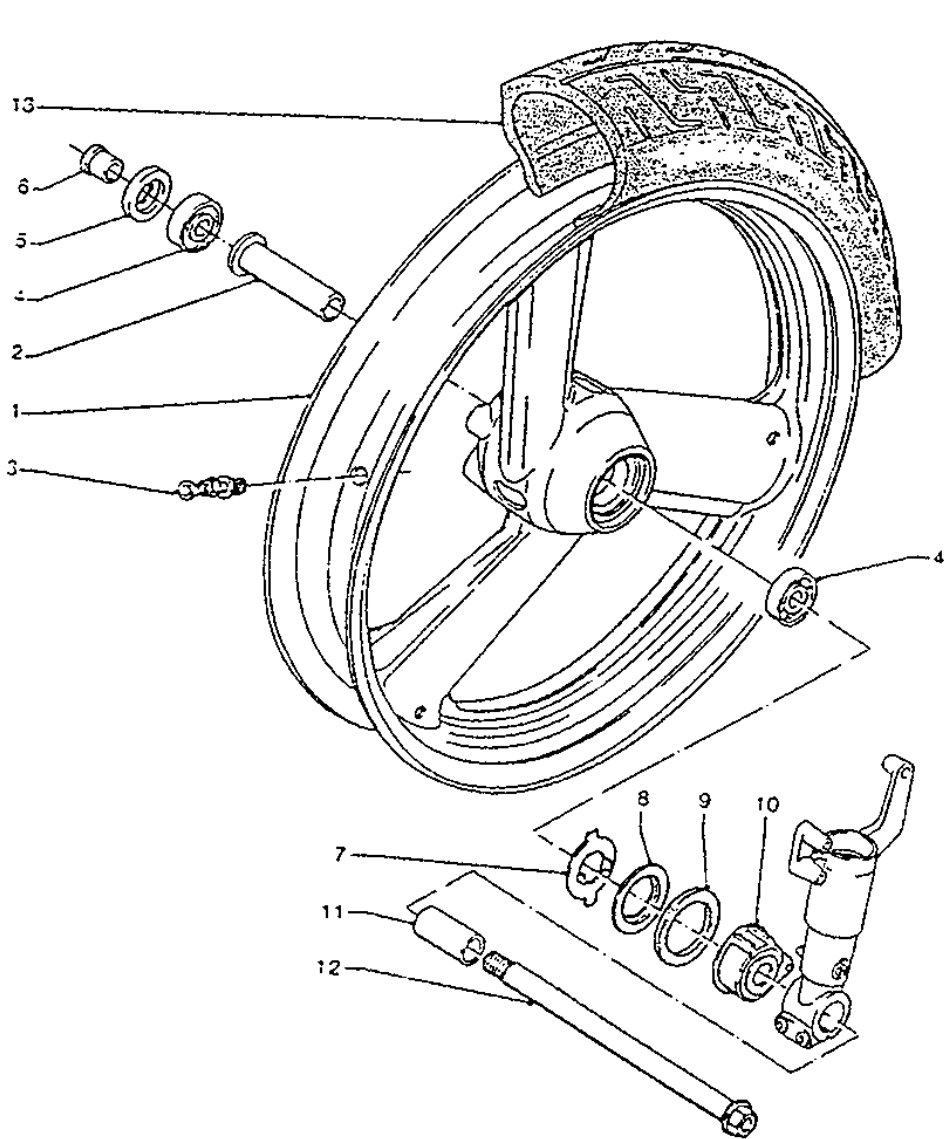

Ref No	Part No	Description

01	4DL-F5168-00-33	Cast Wheel, Front
01	4DL-F5168-00-UJ	Cast Wheel, Front
02	90560-18001-00	Spacer
03	93900-00001-00	Valve, Rim
04	93306-00001-00	Bearing
05	93102-23252-00	Oil Seal
06	90387-17001-00	Collar
07	341-25149-00-00	Clutch, Meter
08	341-25846-00-00	Retainer, Clutch
09	93105-45017-00	Oil Seal
10	3MA-25190-00-00	Gear Unit Assy
11	90387-17002-00	Collar
12	3GM-25181-00-00	Axle, Wheel
13	4DL-F5108-00-00	Front Tire Set
13	4DL-F5108-10-00	Front Tire Set