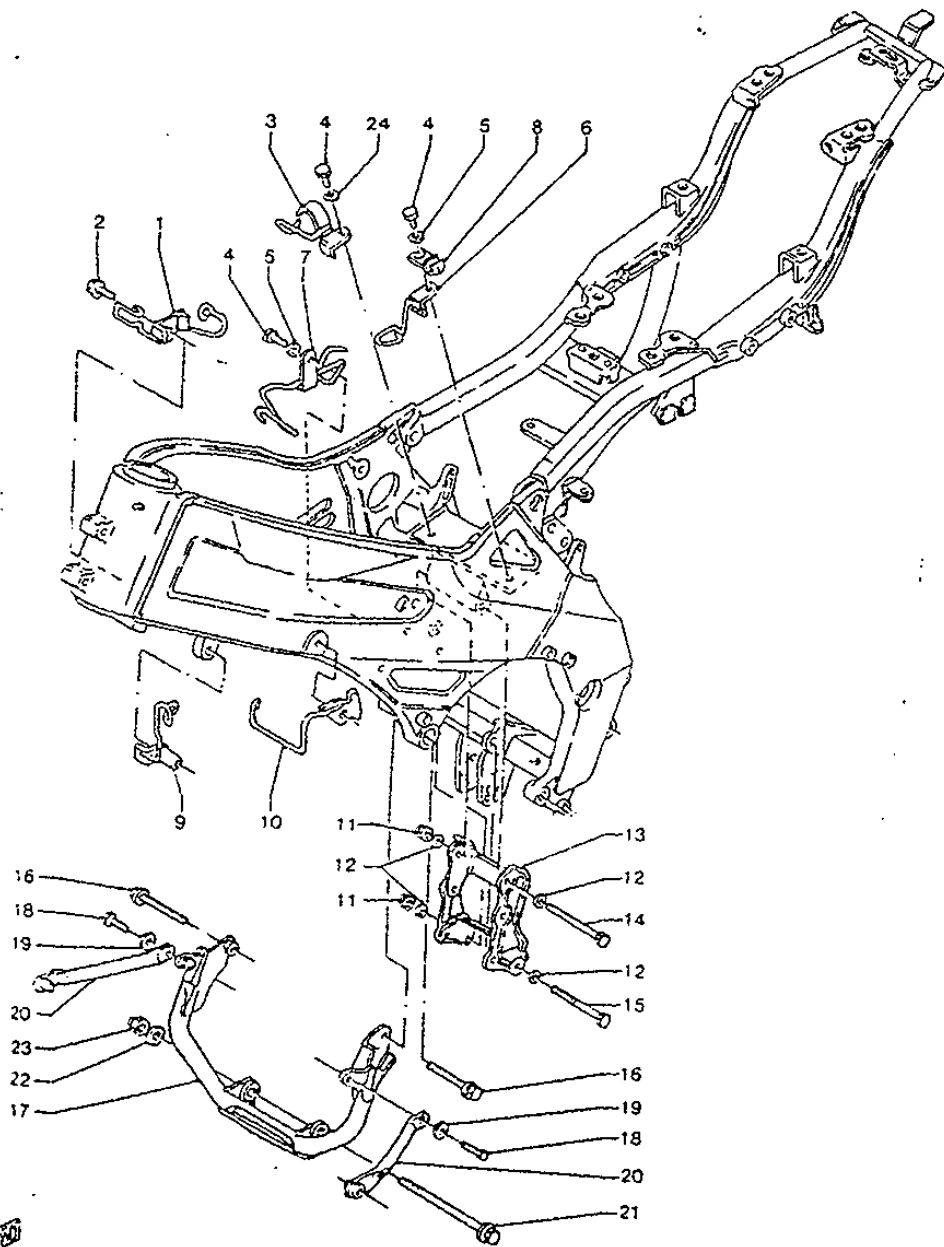

Ref No	Part No	Description
01	3MA-21162-10-00	Holder, Clutch Cable
02	91026-06012-00	Bolt, Flange
03	4DL-F1163-10-00	Holder, Clutch Cable
04	97001-06020-00	Bolt
05	92902-06600-00	Washer, Plate
06	4DL-F1163-00-00	Holder, Clutch Cable
07	4DL-F1161-01-00	Holder, Cable
08	3SH-F6394-00-00	Clip, Grommet
09	3MA-21161-10-00	Holder, Cable
10	3MA-21164-10-00	Holder, Cable
11	90185-08089-00	Nut, Self-locking
12	92901-08200-00	Washer, Plain
13	4DL-F194F-00-00	Bracket, Engine
14	90101-08095-00	Bolt
15	90101-08085-00	Bolt
16	90105-08035-00	Bolt, Washer Based
17	4DL-F194E-00-00	Bracket, Engine
18	97382-06016-00	Bolt
19	92902-06600-00	Washer, Plate
20	4DL-F116A-00-20	Stay 1
21	90105-10052-00	Bolt, Washer Based
22	90201-100E9-00	Washer, Plate
23	90185-10060-00	Nut, Self-locking
24	92902-06200-00	Washer

~1170

[