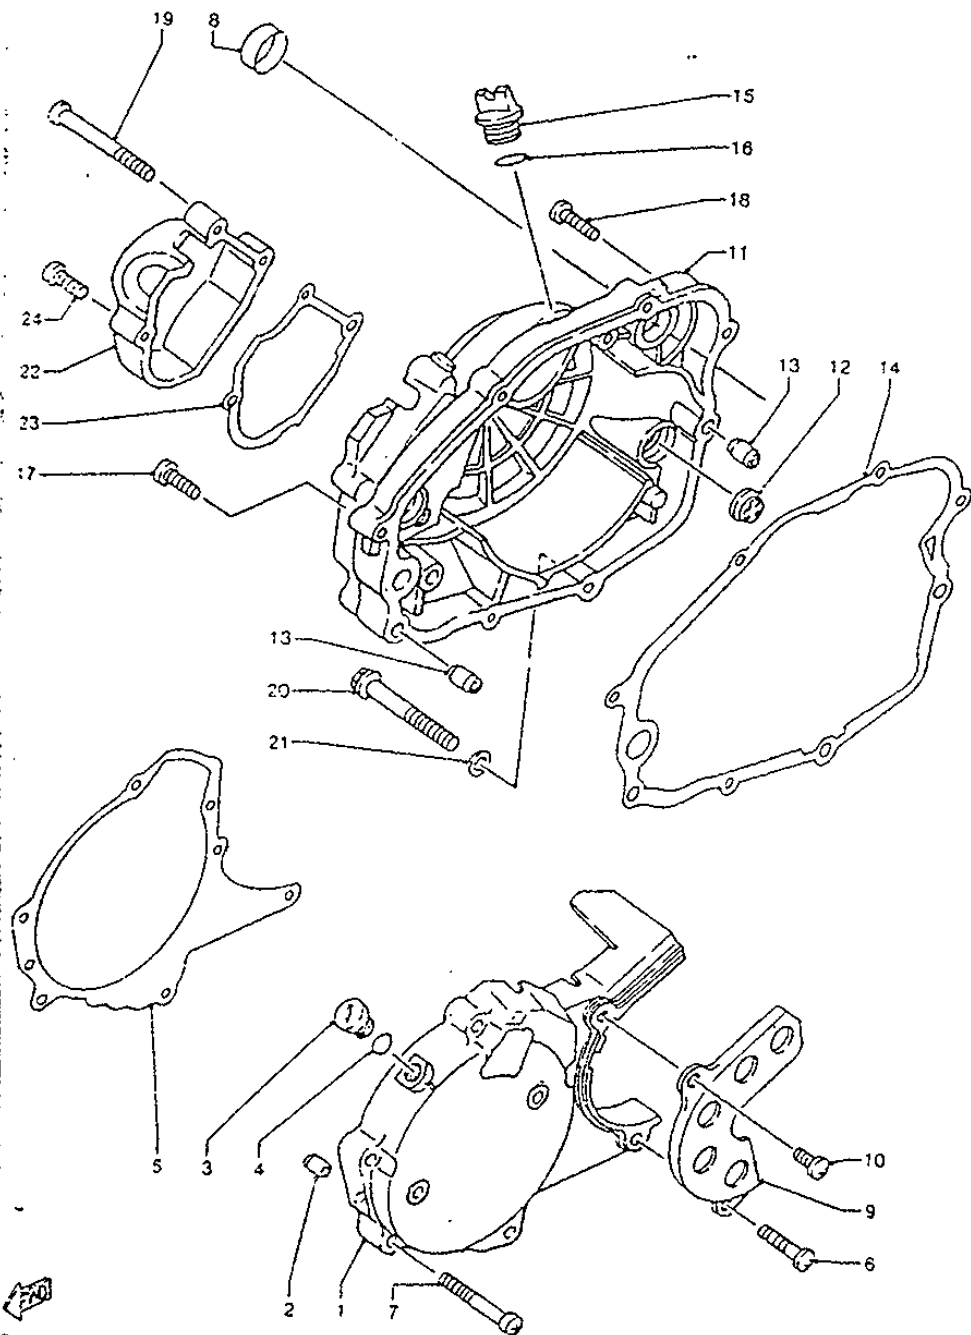

Ref No	Part No	Description
01	4DL-E5411-00-00	Cover, Crankcase 1
02	93606-14081-00	Pin, Dowel
03	90340-14120-00	Plug, Straight Screw
04	93210-14369-00	O-ring
05	3SH-E5455-00-00	Gasket 1
06	98506-06035-00	Screw, Pan Head
07	98506-06060-00	Screw, Pan Head
08	3SH-E542A-00-00	Damper 1
09	4DL-E5431-00-00	Cover, Crankcase 3
10	98506-06010-00	Screw, Pan Head
11	3NC-E5421-00-00	Cover, Crankcase 2
12	3Y1-15361-00-00	Gauge, Level
13	99530-10014-00	Pin, Dowel
14	3NC-E5451-00-00	Gasket, Crankcase Cover 1
15	2VR-E5363-00-00	Plug, Oil
16	93210-19123-00	O-ring
17	98516-06030-00	Screw, Pan Head
18	98501-06030-00	Screw, Pan Head
19	98506-06030-00	Screw, Pan Head
20	95806-08080-00	Bolt, Flange
21	90201-08087-00	Washer, Plate
22	3NC-E5416-00-00	Cover, Oil Pump
23	3NC-E5456-00-00	Gasket, Oil Pump Cover 1
24	98516-06030-00	Screw, Pan Head

200-1100