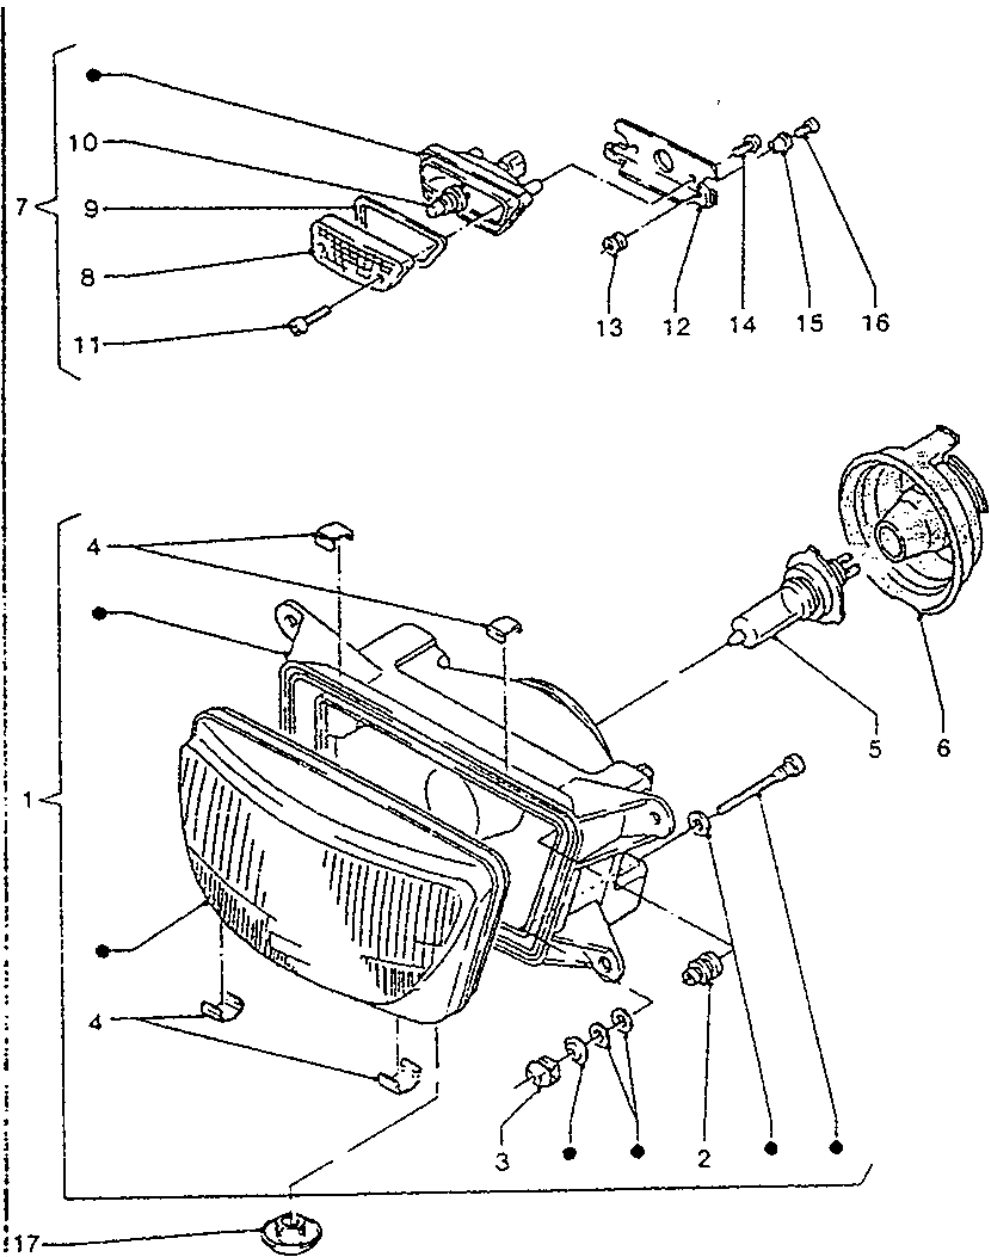

Ref No	Part No	Description
01	3HE-84320-40-00	Lens Assy
02	51L-8431U-00-00	. . Holder
03	51L-84334-00-00	. . Nut, Adjusting
04	3MA-8413H-00-00	. . Plate, Spring
05	2L2-84314-20-00	Bulb, Headlight
06	36Y-84397-00-00	Cover, Socket
07	3GM-84301-00-00	Pilot Light Assy 1
08	3GM-84321-00-00	. . Lens Assy
09	3GM-84322-00-00	. . Gasket, Lens
10	2JE-84744-00-00	. . Bulb (12v-5w)
11	3GM-84192-00-00	. . Screw, Special
12	3GM-8431R-00-00	Stay, Setting
13	90480-10517-00	Grommet
14	90167-05041-00	Screw, Tapping
15	90387-04001-00	Collar
16	97786-04020-00	Screw, Tapping
17	4DL-H4397-00-00	Cover, Socket

00-1430