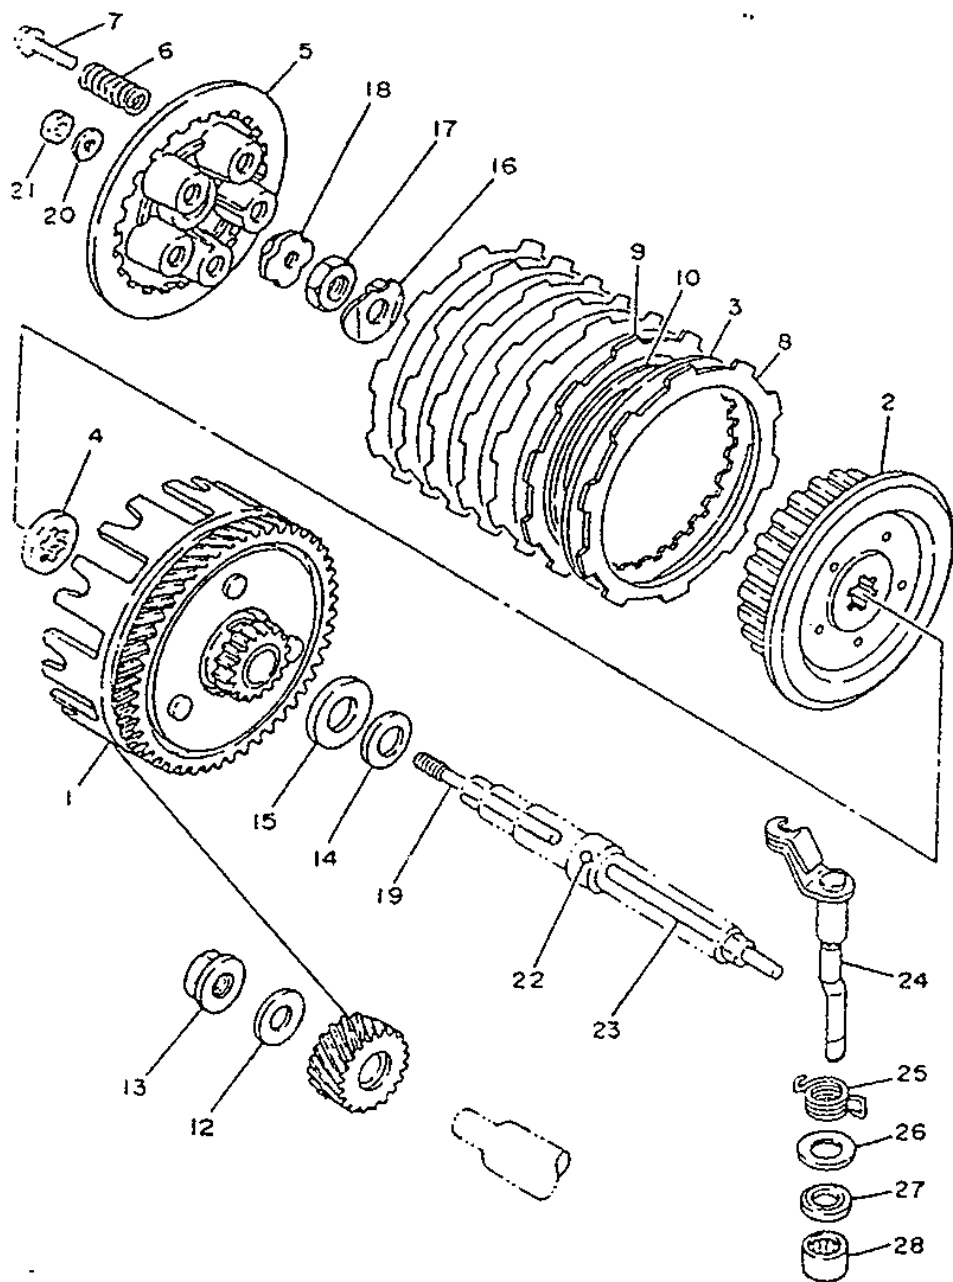

Ref No	Part No	Description
01	3NC-E6150-00-00	Primary Driven Gear Comp.
02	3NC-E6371-00-00	Boss, Clutch
03	2AH-E6324-00-00	Plate, Clutch 1
04	3NC-E6154-00-00	Plate, Thrust 1
05	3NC-E6351-00-00	Plate, Pressure 1
06	90501-20644-00	Spring, Compression
07	90119-05001-00	Bolt, With Washer
08	3FN-E6321-00-00	Plate, Friction
09	3NC-E6331-00-00	Plate, Friction 2
10	3NC-E6383-00-00	Spring, Clutch Boss
12	90201-120E8-00	Washer, Plate
13	90179-12244-00	Nut
14	90208-18046-00	Washer, Conical Spring
15	3NC-E6164-00-00	Plate, Thrust 2
16	90215-12271-00	Washer, Lock
17	90170-12370-00	Nut
18	2AH-E6358-00-00	Plate, Push
19	2AH-E6356-00-00	Rod, Push 1
20	92901-06200-00	Washer, Plain
21	95303-06600-00	Nut
22	93503-16010-00	Ball
23	2VR-E6357-00-00	Rod, Push 2
24	3NC-E6380-00-00	Push Lever Assy
25	90508-18765-00	Spring, Torsion
26	90201-14217-00	Washer, Plate
27	93104-14004-00	Oil Seal
28	93315-21429-00	Bearing