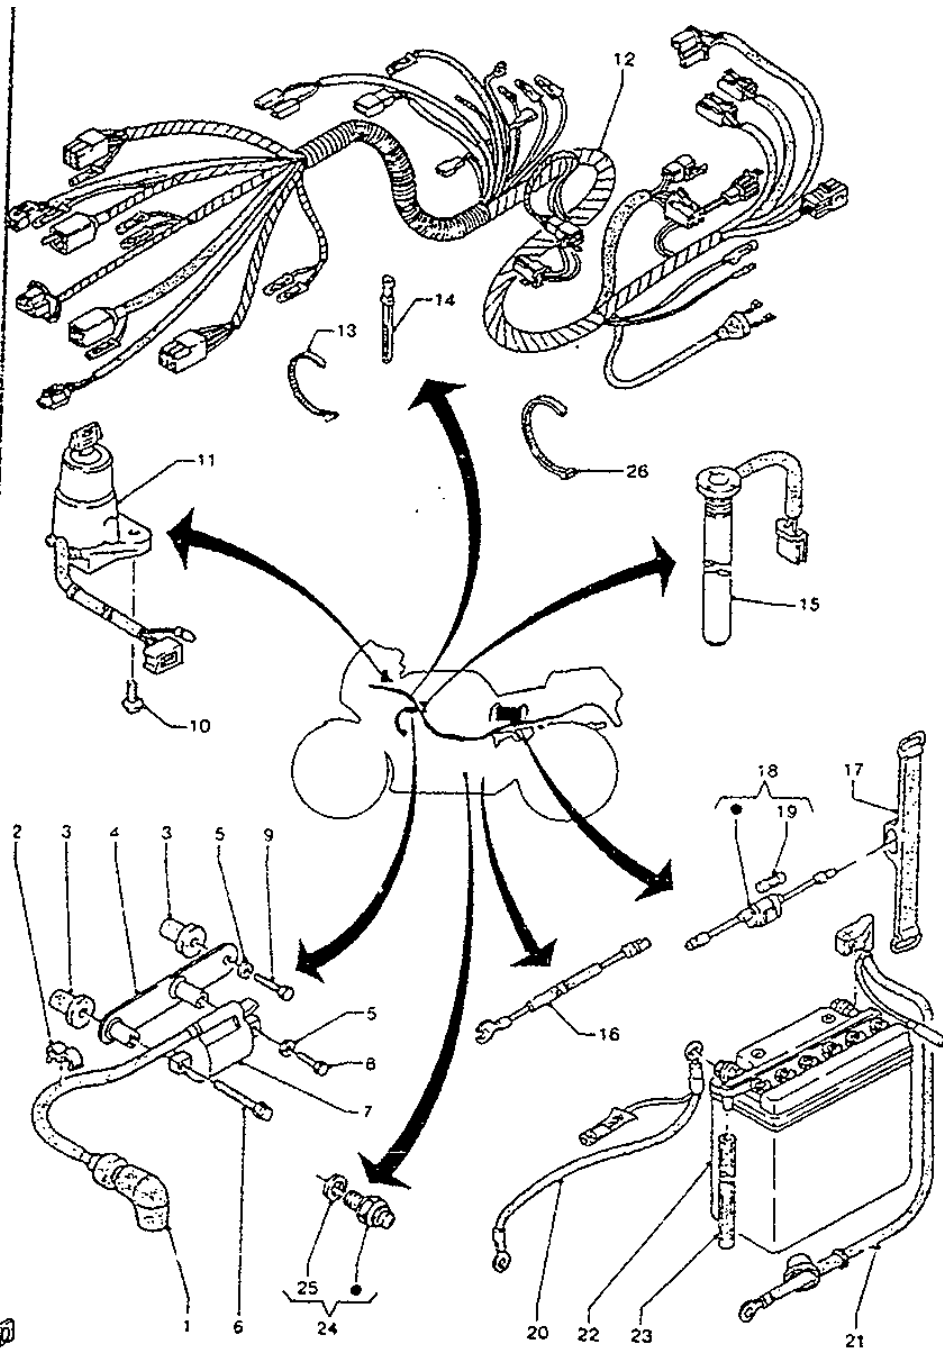

Ref No Part No Description

Ref No	Part No	Description
01	1M1-82370-21-00	Plug Cap Assy
02	90468-15020-00	Clip
03	90179-06524-00	Nut
04	4DL-H2312-00-00	Holder, Coil Fitting
05	92902-06600-00	Washer, Plate
06	97001-06050-00	Bolt
07	2JN-82310-M0-00	Ignition Coil Assy
08	97001-06020-00	Bolt
09	97001-06025-00	Bolt
10	90149-06228-00	Screw
11	3LY-82501-00-00	Main Switch Steering Lock
12	4DL-H2590-00-00	Wire Harness Assy
13	2AJ-F3192-50-00	Band
14	437-83936-01-00	Band, Switch Cord
15	3MA-85720-10-00	Oil Level Gauge Assy
16	35H-H2541-00-00	Wire, Lead
17	18U-82131-00-00	Band, Battery
18	116-82150-01-00	Fuse Holder Assy
19	116-82151-00-00	• . Fuse
20	4DL-H2116-00-00	Wire, Minus Lead
21	3MB-82115-00-00	Wire, Plus Lead
22	3SH-H2110-00-00	Battery Assy
23	90445-087E1-00	Hose
24	3NC-H2540-00-00	Neutral Switch Assy
25	341-82543-00-00	• . Gasket
26	437-10403-BL-00	Clamp

00-1460

[