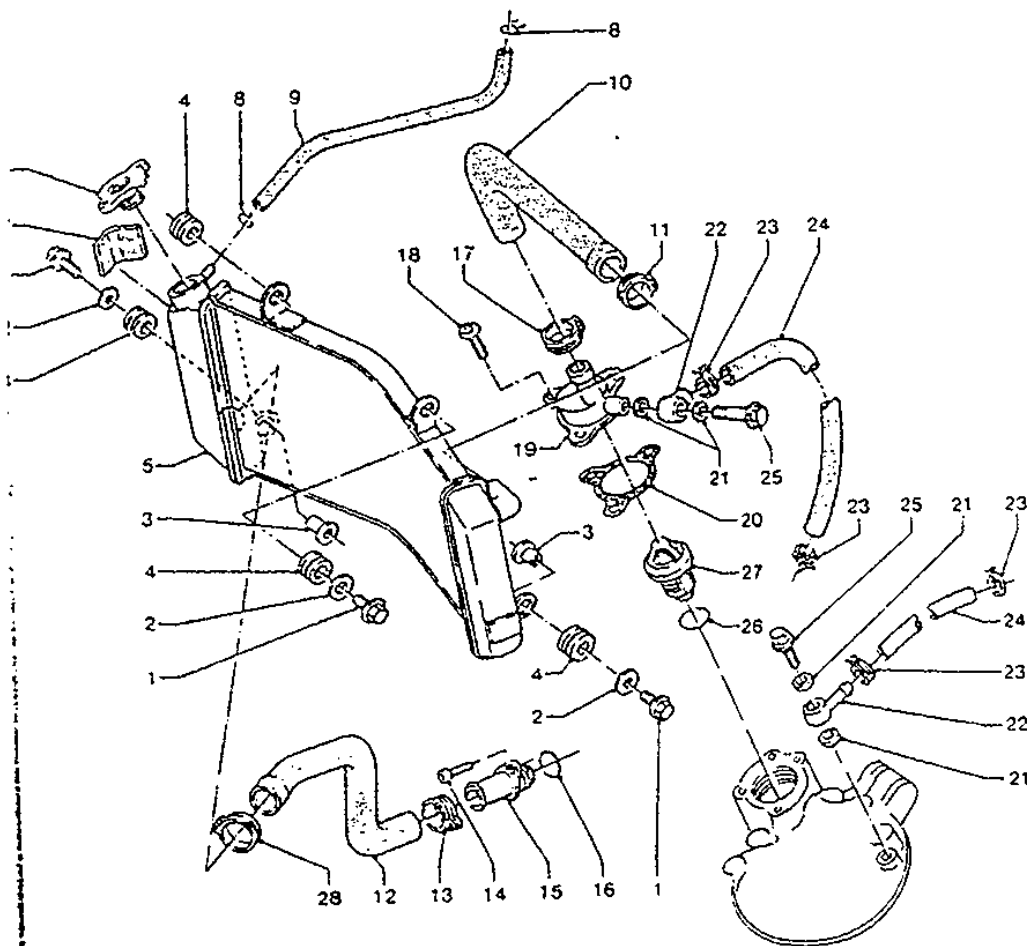

Ref No	Part No	Description
01	97301-06030-00	Bolt
02	90201-06072-00	Washer, Plate
03	90387-06388-00	Collar
04	90480-15363-00	Grommet
05	3MA-12460-00-00	Radiator Assy
06	1KT-12462-00-00	• Cap, Radiator
07	4DL-F1268-00-00	Seal
08	90467-10001-00	Clip
09	90445-09001-00	Hose
10	4DL-E2482-00-00	Pipe 2
11	90450-27014-00	Hose Clamp Assy
12	4DL-E2481-00-00	Pipe 1
13	90450-28014-00	Hose Clamp Assy
14	98506-06012-00	Screw, Pan Head
15	4DL-E2483-00-00	Pipe 3
16	93210-12327-00	O-ring
17	90450-30014-00	Hose Clamp Assy
18	98506-06020-00	Screw, Pan Head
19	3NC-E2469-00-00	Joint 1
20	3NC-E2414-00-00	Gasket, Cover
21	90430-06166-00	Gasket
22	90401-06042-00	Bolt, Union
23	90467-10035-00	Clip
24	3NC-E2484-00-00	Pipe 4
25	90401-06115-00	Bolt, Union
26	93210-27194-00	O-ring
27	34X-12411-00-00	Thermostat
28	90450-26001-00	Hose Clamp Assy