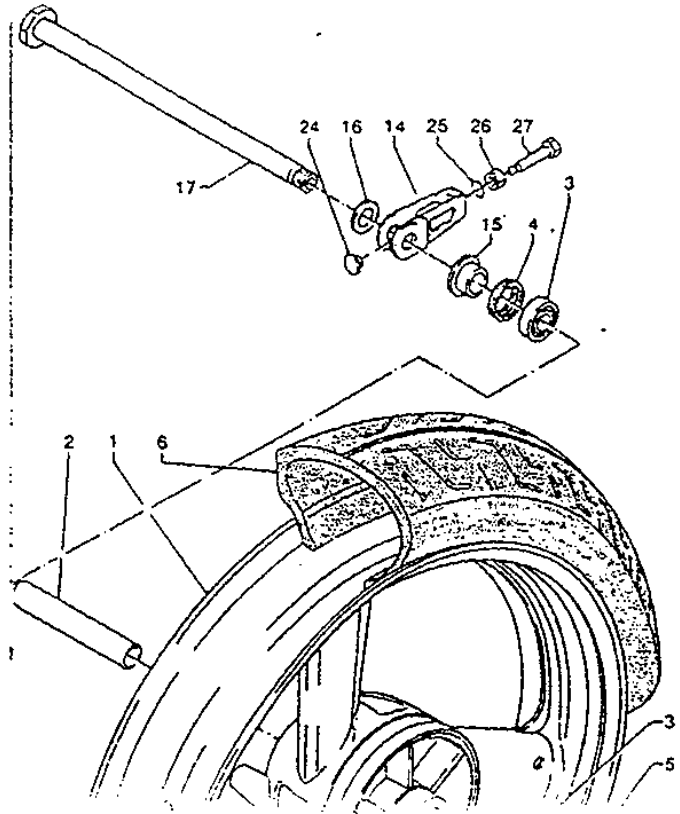

22

Ref No	Part No	Description
08	4DL-F5366-00-00	Clutch, Hub
19	4DL-F5447-10-98	Sprocket, Driven