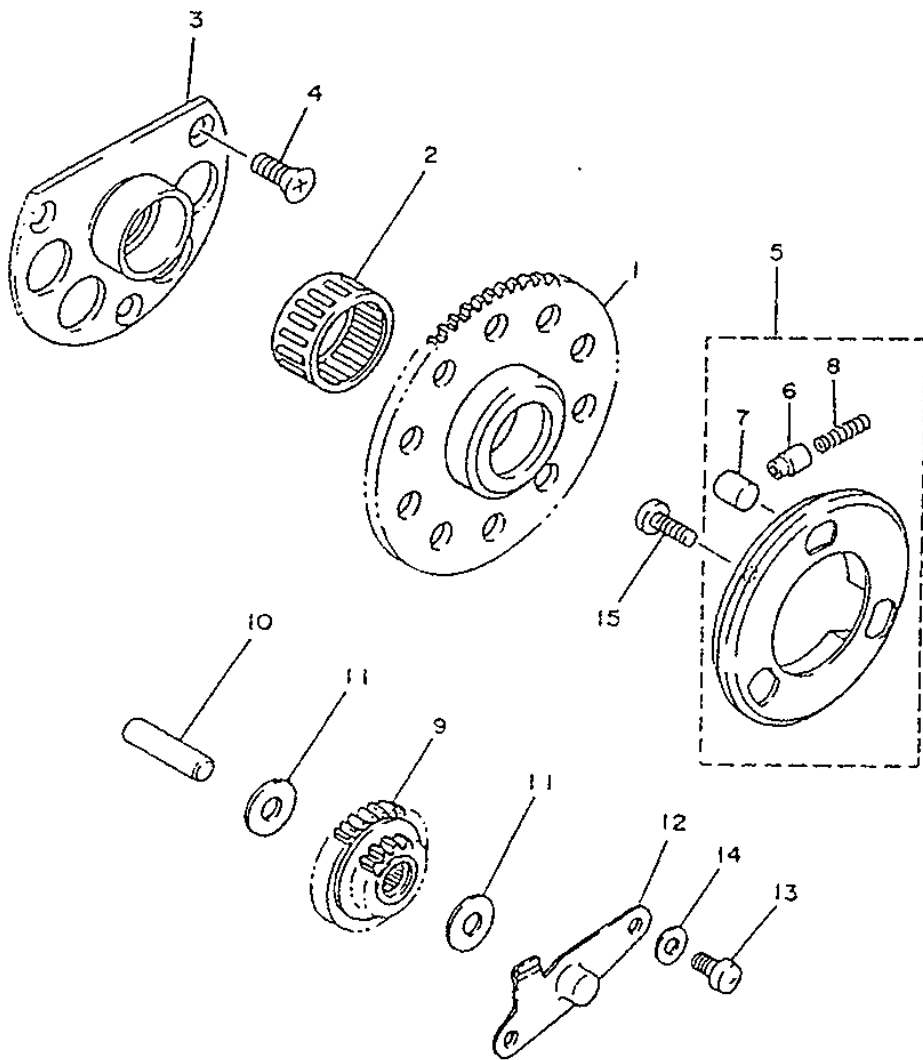

Ref No	Part No	Description
01	3AY-15524-00-00	Wheel, Starter
02	93310-23081-00	Bearing
03	3MB-15544-00-00	Stay 1
04	98701-06016-00	Screw, Flat Head
05	3AY-15580-00-00	Starter Clutch Outer Assy
06	3AY-15583-00-00	Cap, Starter Clutch Spring
07	93610-10174-00	• Pin, Dowel
08	90501-02693-00	• Spring, Compression
09	50W-15650-00-00	Idle Gear Assy
10	3SH-E3342-00-00	Shaft, Idle Gear
11	90201-08092-00	Washer, Plate
12	3SH-E5532-00-00	Plate, Idle Gear
13	90501-06040-00	Spring, Compression
14	92901-06600-00	Washer, Plate
15	91312-06012-00	Bolt