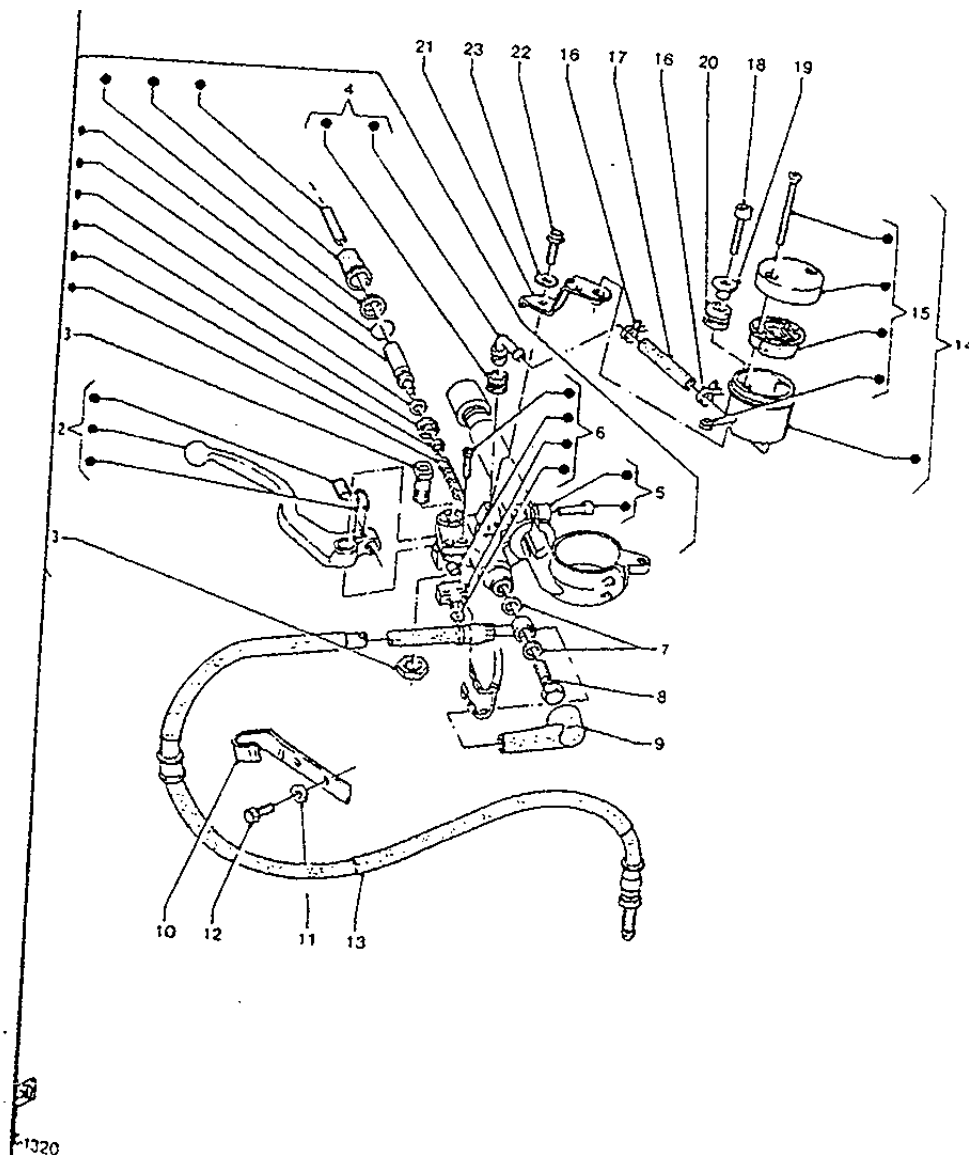

Ref No	Part No	Description
01	4DL-F583T-00-00	Master Cylinder Assy
01	4DL-F583T-10-00	Master Cylinder Assy
02	4DL-H3922-00-00	• . Lever 2
03	3SH-F8200-20-00	• . Bolt, Nut
04	3SH-F582A-00-00	• . Joint
05	4DL-F5867-00-00	• . Bracket, Master Cylinder
06	3SH-H3980-00-00	• . Front Stop Switch Assy
07	90201-10119-00	Washer, Plate
08	90401-10096-00	Bolt, Union
09	2VW-F5862-00-00	Boot, Master Cylinder
10	4DL-F5876-00-00	Holder, Brake Hose 2
11	92902-06600-00	Washer, Plate
12	97382-06014-00	Bolt
13	4DL-F5872-00-00	Hose, Brake 1
14	4DL-F5894-00-00	Tank, Reservoir
15	4DL-F5852-00-00	• . Cap, Reservoir
16	90480-14023-00	Grommet
17	4DL-F582F-00-00	Hose
18	91316-06020-00	Bolt
19	90387-06001-00	Collar
20	90480-14023-00	Grommet
21	4DL-F589G-00-00	Holder
22	91316-06012-00	Bolt
23	92906-06600-00	Washer, Plate