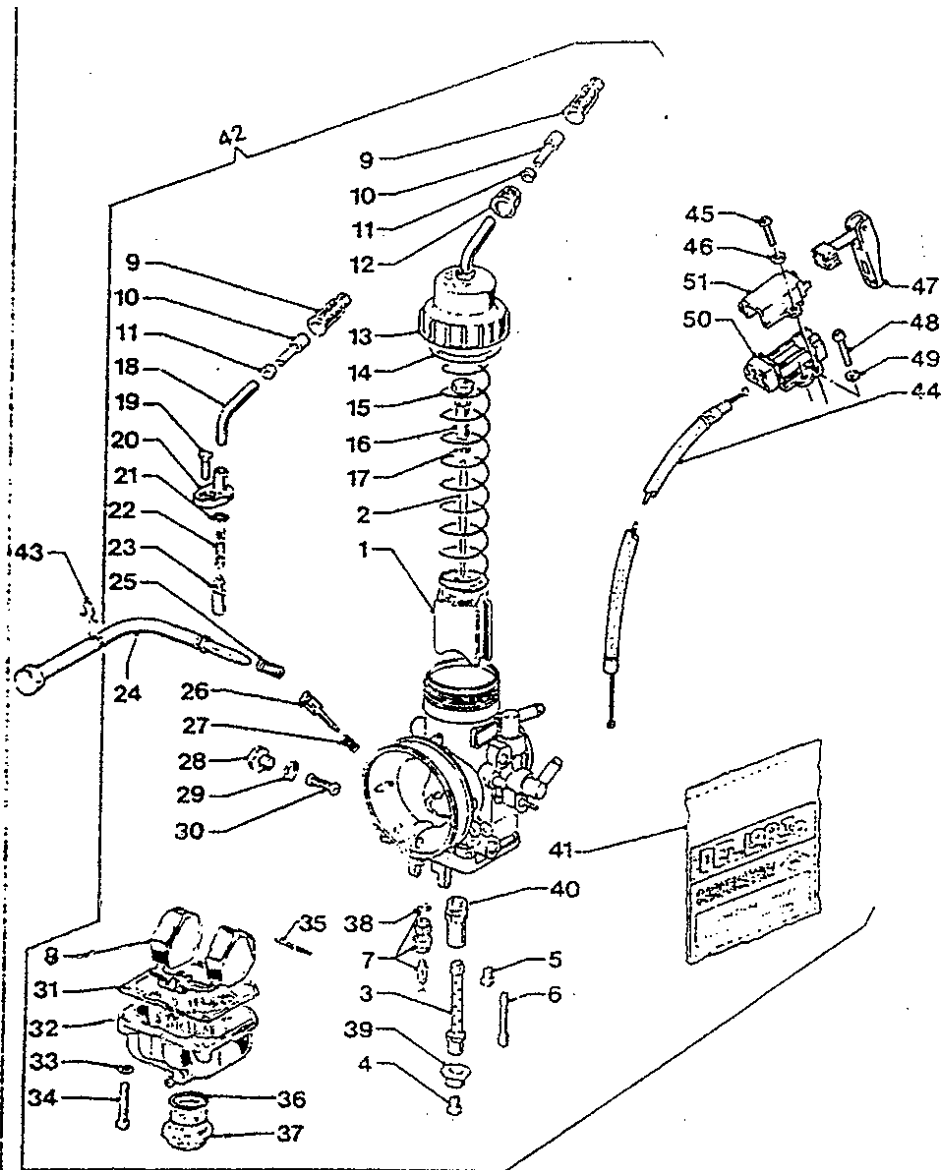

Ref No	Part No	Description
04	4GM-E415A-00-00	. Jet, Main
42	4GM-E4101-00-00	Carburetor Assy 1

300-2480

00090000 .007