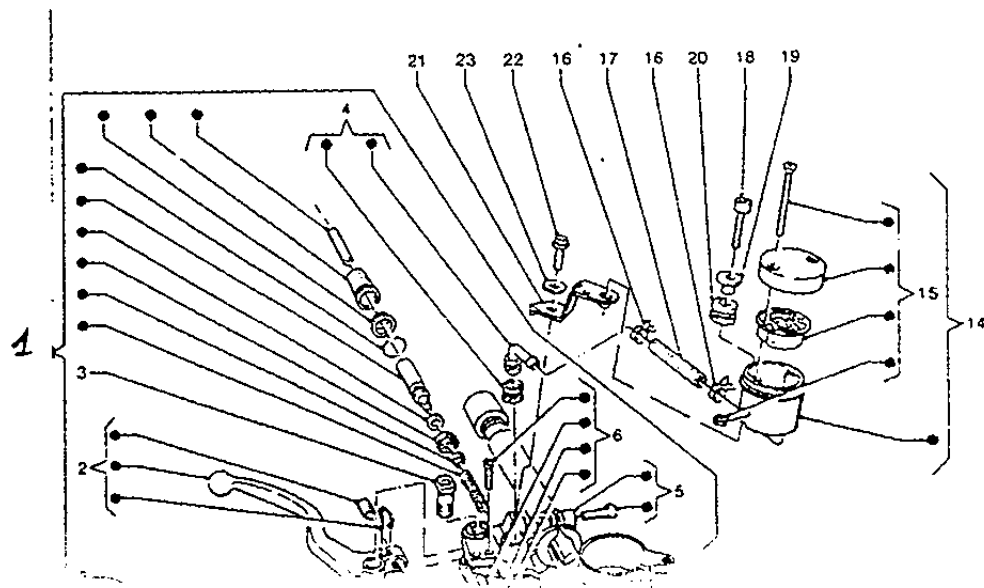

90-2510

F

22

Ref No	Part No	Description
08	4DL-F5366-00-00	Clutch, Hub
19	4DL-F5447-10-98	Sprocket, Driven

Ref No	Part No	Description
14	4DL-F583T-10-00	Master Cylinder Assy

Ref No	Part No	Description
01	4DL-F8328-10-00	Emblem
02	4DL-F8301-10-00	Graphic Set, Lower Cover 1
03	99234-00070-00	Emblem, Yamaha
04	4DL-F173L-10-00	Graphic Set 1
05	4DL-F118E-00-00	Emblem 1
06	4DL-F1781-10-00	Emblem 1
07	4DL-F1663-00-00	Graphic, Tailcover
08	2UT-F163H-20-00	Emblem 2
09	4DL-F174L-10-00	Graphic Set 2
10	2UT-F163H-10-00	Emblem 2
11	99234-00070-00	Emblem, Yamaha
12	4DL-F832K-10-00	Graphic 12
13	4DL-F832L-10-00	Graphic 13
14	99236-00040-00	Emblem, Yamaha
15	4DL-F8303-10-00	Graphic Set, Lower Cover 2
15	4DL-F8303-10-00	Graphic Set, Lower Cover 2