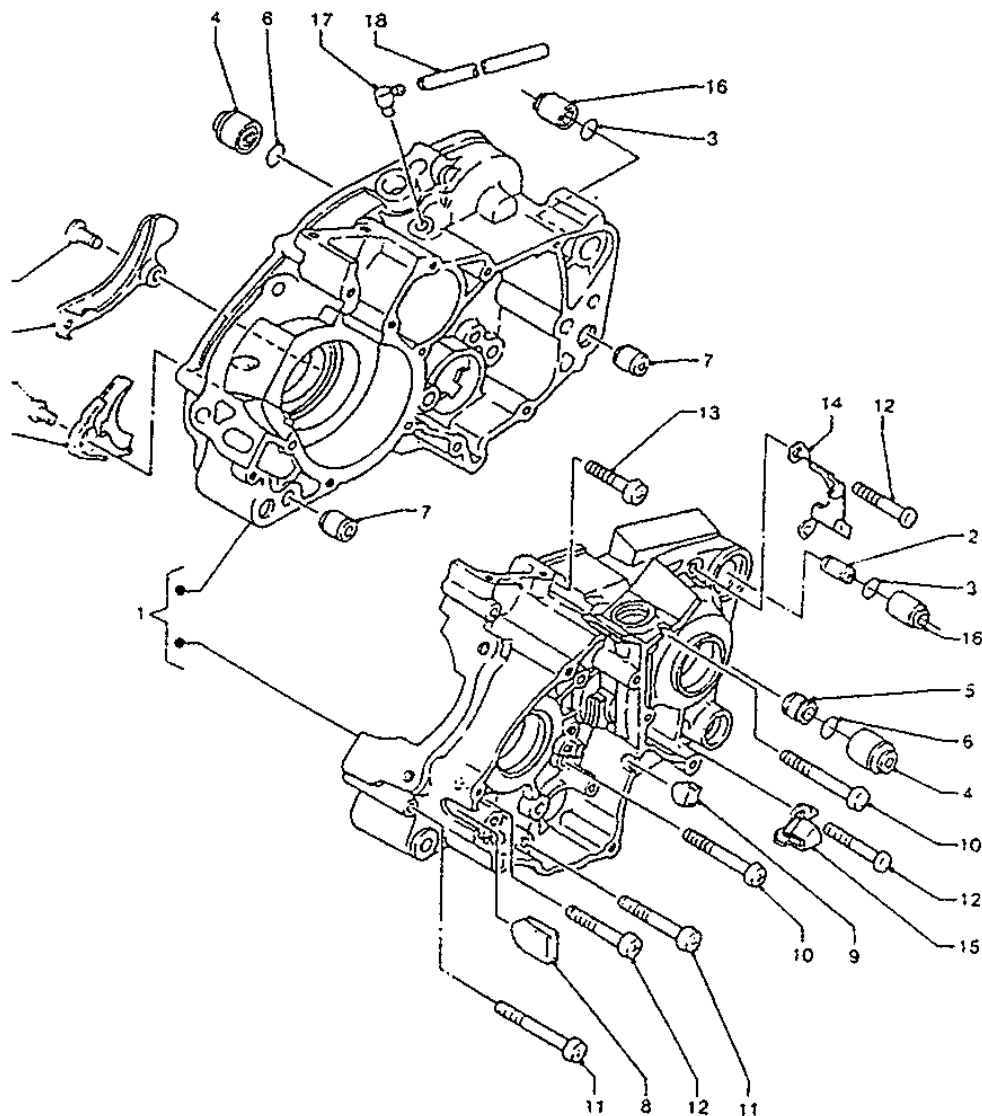

Ref No	Part No	Description
01	4DL-E5150-00-00	Crankcase Assy
02	4DL-E5317-00-00	Spacer, Engine Mount
03	93210-12095-00	O-ring
04	328-15316-00-00	Damper, Engine Mount 1
05	3NC-E5317-00-00	Spacer, Engine Mount
06	93210-12095-00	O-ring
07	99510-12016-00	Pin, Dowel
08	3SH-E5167-00-00	Plug, Blind 1
09	3SH-E5168-00-00	Plug, Blind 2
10	98501-06060-00	Screw, Pan Head
11	98501-06065-00	Screw, Pan Head
12	98501-06050-00	Screw, Pan Head
13	98501-06040-00	Screw, Pan Head
14	90462-08189-00	Clamp
15	90462-10190-00	Clamp
16	328-15316-00-00	Damper, Engine Mount 1
17	3FN-E5371-00-00	Breather
18	90445-05001-00	Hose
19	3FN-E5128-00-00	Holder
20	98501-08010-00	Screw, Pan Head
21	3FN-E5492-00-00	Cover
22	98501-06012-00	Screw, Pan Head