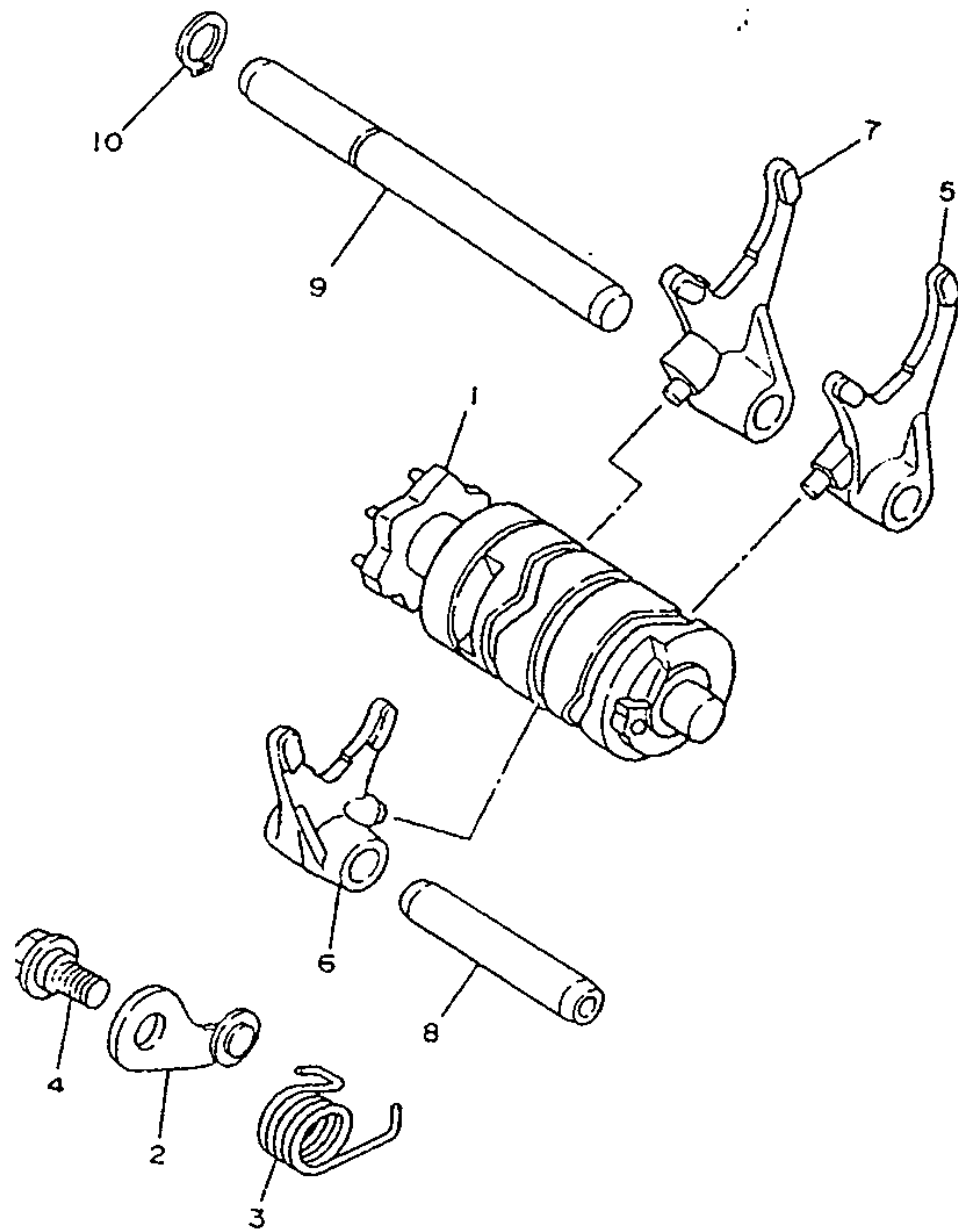

Ref No	Part No	Description
01	4DL-E8540-00-00	Shift Cam Assy
02	3NC-E8140-00-00	Stopper Lever Assy
03	90508-26561-00	Spring, Torsion
04	2AH-E8177-00-00	Bolt, Stopper
05	2VR-E8511-00-00	Fork, Shift 1
06	2VR-E8512-00-00	Fork, Shift 2
07	2VR-E8513-00-00	Fork, Shift 3
08	3NC-E8531-00-00	Bar, Shift Fork Guide 1
09	3NC-E8535-00-00	Bar, Shift Fork Guide 2
10	99009-10400-00	Circlip