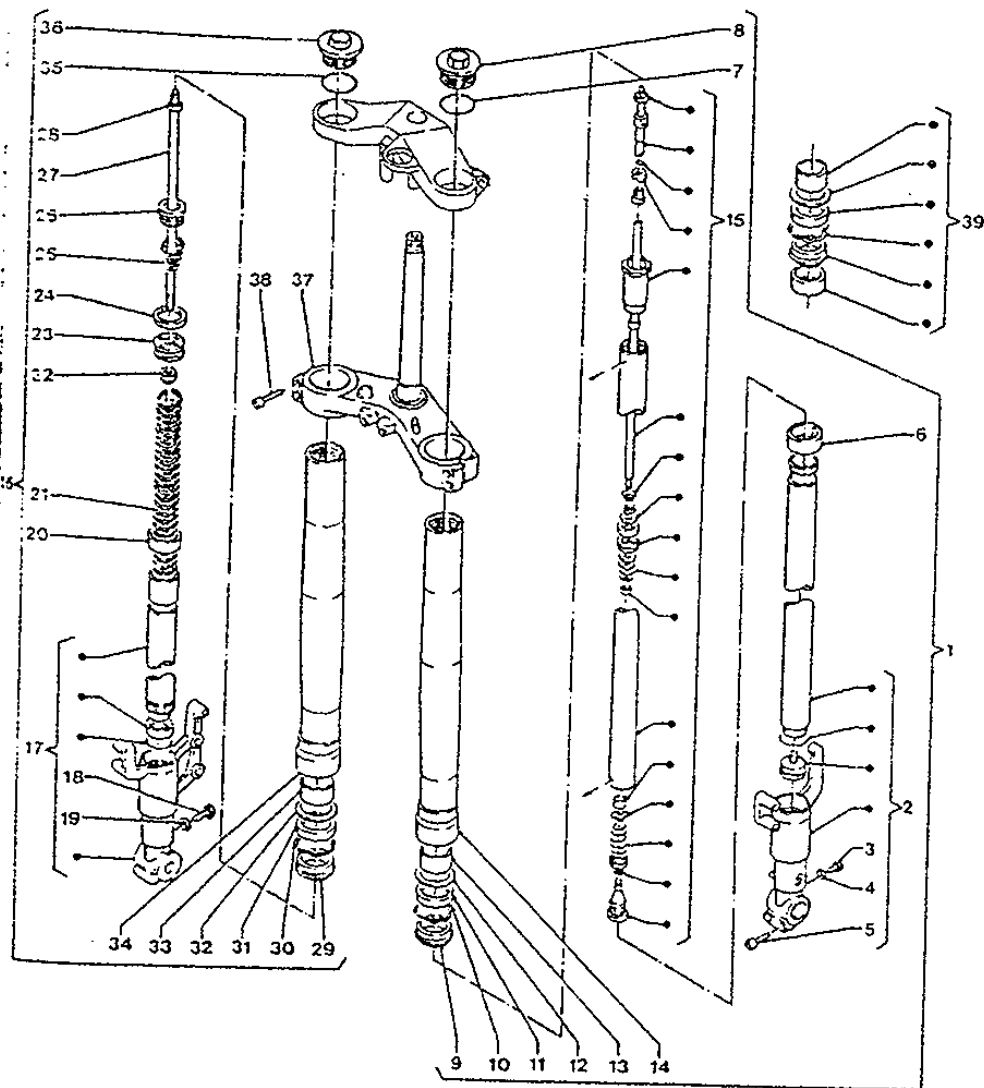

100-1020

Ref No	Part No	Description
01	2VR-E2450-00-00	Impeller Shaft Assy
02	93103-10147-00	Oil Seal
03	93603-22028-00	Pin, Dowel
04	3NC-E2459-00-00	Gear, Impeller Shaft
05	90201-08512-00	Washer, Plate
06	99001-07600-00	Circlip
07	3NC-E2422-00-00	Cover, Housing
08	3NC-E2428-00-00	Gasket, Housing Cover 2
09	93604-10011-00	Pin, Dowel
10	98506-06025-00	Screw, Pan Head
11	98506-06065-00	Screw, Pan Head
12	95826-06025-00	Bolt, Flange
13	90430-06166-00	Gasket

Ref No	Part No	Description
01	93332-00001-00	Bearing
02	93332-000Y3-00	Bearing
03	90176-22050-00	Nut, Crown
04	90176-25033-00	Nut, Crown
05	3EN-23415-00-00	Cover, Ball Race 1
06	90202-26142-00	Washer, Plate
07	26H-23418-01-00	Washer, Special
08	4DL-F3435-00-33	Crown, Handle
09	91311-08035-00	Bolt