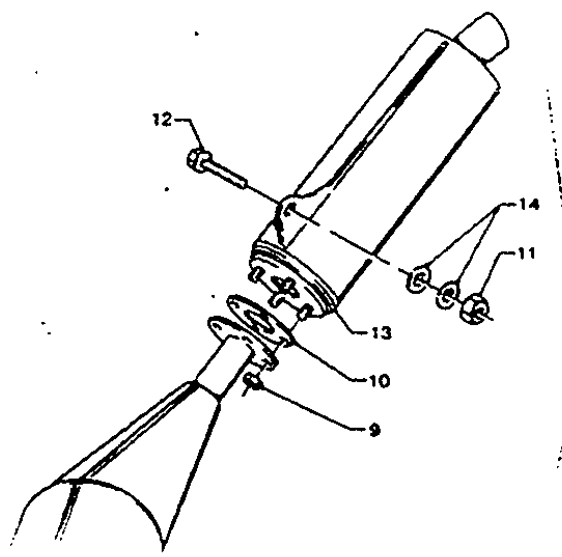

Ref No	Part No	Description
01	4GM-E4610-00-00	Exhaust Pipe Assy 1

bc-2490

F