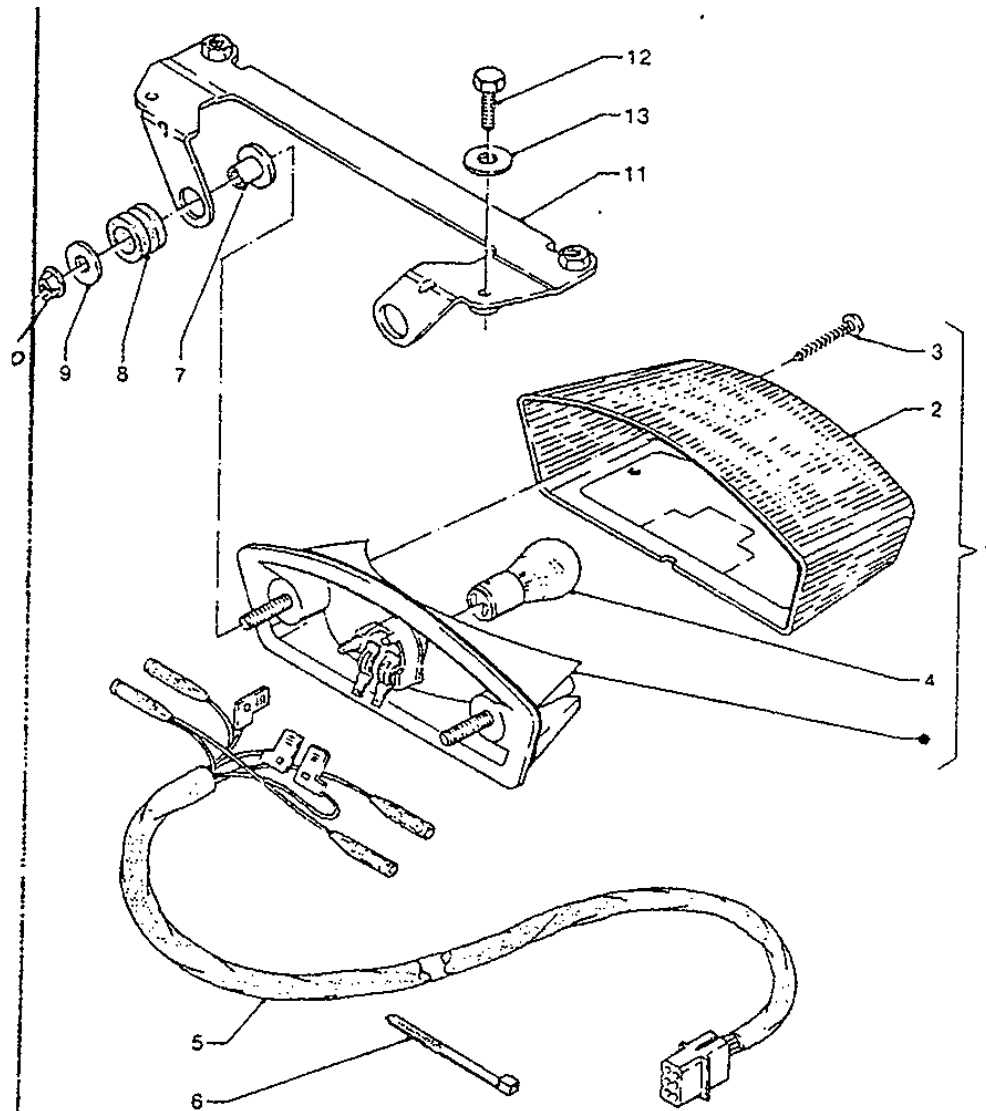

Ref No	Part No	Description
01	4DL-H4710-00-00	Taillight Unit Assy
02	4DL-H4721-00-00	• Lens, Taillight
03	97701-40132-00	• Screw, Tapping
05	4DL-H4517-00-00	Cord, Taillight
06	2AJ-F3192-50-00	Band
07	90387-06518-00	Collar
08	90480-10020-00	Grommet
09	92902-06200-00	Washer
10	95702-06100-00	Nut, Flange
11	4DL-H4702-00-00	Bracket, Taillight
12	97382-06014-00	Bolt
13	92902-06200-00	Washer

END
00-1440