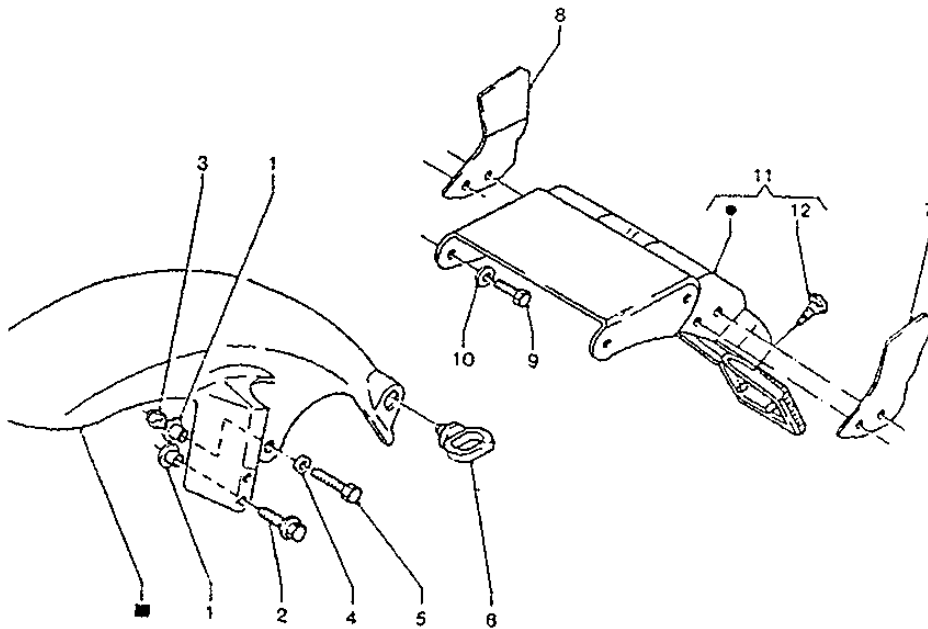

Ref No	Part No	Description

01	90387-06681-00	Collar
02	90119-06043-00	Bolt, With Washer
03	95702-06100-00	Nut, Flange
04	92902-06600-00	Washer, Plate
05	90101-06035-00	Bolt
06	1A8-21518-00-00	Holder, Cable
07	4DL-F163A-00-00	Cover, Rear Fender 1
08	4DL-F163E-00-00	Cover, Rear Fender 2
09	97382-06020-00	Bolt
10	92902-06200-00	Washer
11	4DL-F1611-10-00	Fender, Rear
12	4DL-F1717-00-00	Damper