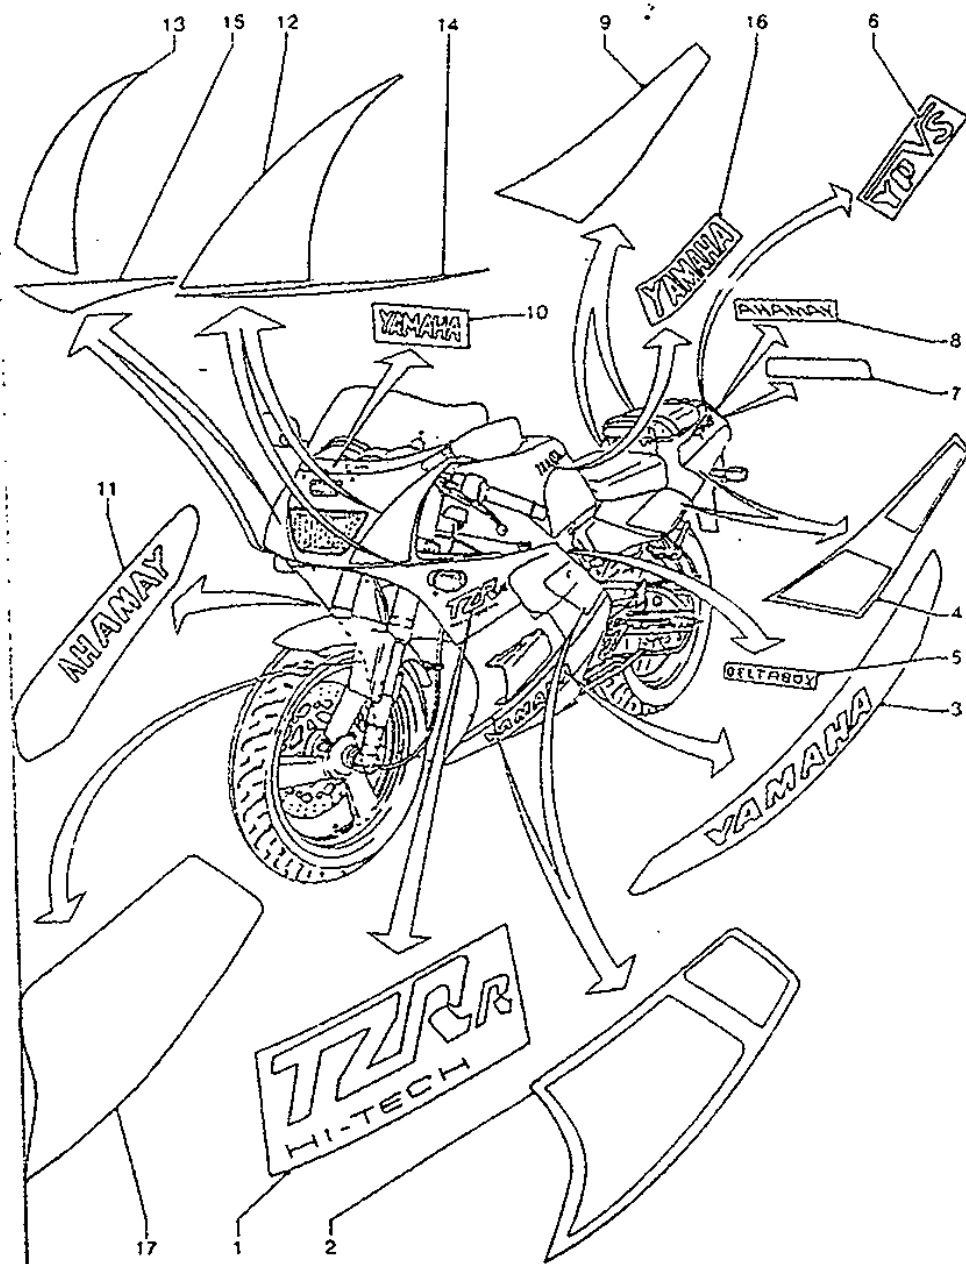

Ref No	Part No	Description
01	4DL-F8328-00-00	Emblem
02	4DL-F8301-00-00	Graphic Set, Lower Cover 1
03	4DL-F839A-00-00	Graphic 7
04	4DL-F173L-00-00	Graphic Set 1
05	4DL-F118E-10-00	Emblem 1
06	4DL-F1781-00-00	Emblem 1
07	4DL-F1663-00-00	Graphic, Tailcover
08	2UT-F163H-00-00	Emblem 2
09	4DL-F174L-00-00	Graphic Set 2
10	2UT-F163H-10-00	Emblem 2
11	4DL-F839E-00-00	Graphic 8
12	4DL-F832K-00-00	Graphic 12
13	4DL-F832L-00-00	Graphic 13
14	4DL-F8328-00-00	Emblem
16	99234-00040-00	Emblem, Yamaha
17	4DL-F8303-00-00	Graphic Set, Lower Cover 2