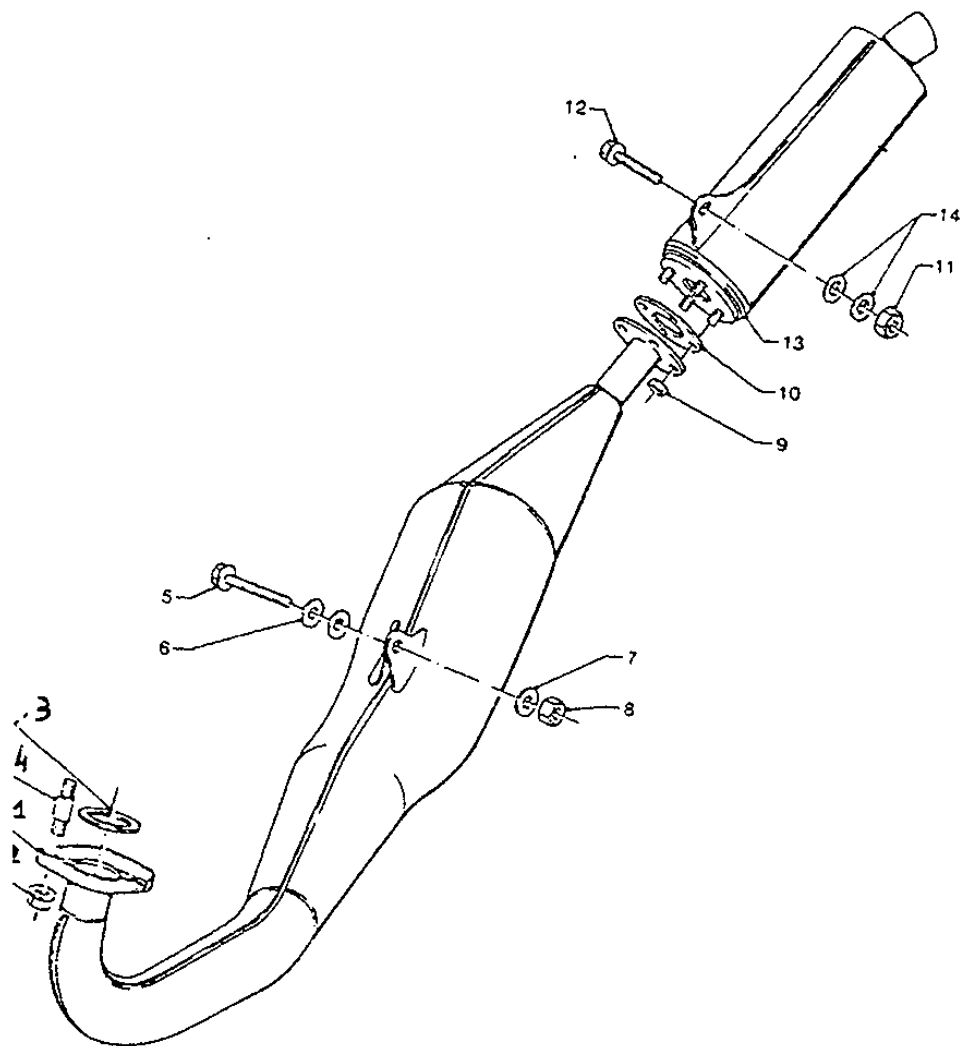

Ref No	Part No	Description
01	4DL-E4610-00-00	Exhaust Pipe Assy 1
02	90179-08270-00	Nut
03	152-14613-00-00	Gasket, Exhaust Pipe
04	90116-08042-00	Bolt, Stud
05	97316-08045-00	Bolt
06	92906-09200-00	Washer
07	92901-08200-00	Washer, Plain
08	95711-08300-00	Nut, Flange
09	95701-06500-00	Nut, Flange
10	4DL-E4714-02-00	Gasket, Muffler
11	95711-08300-00	Nut, Flange
12	95206-08040-00	Bolt
13	4DL-E4753-02-00	Silencer, Exhaust
14	92906-09200-00	Washer

080

B