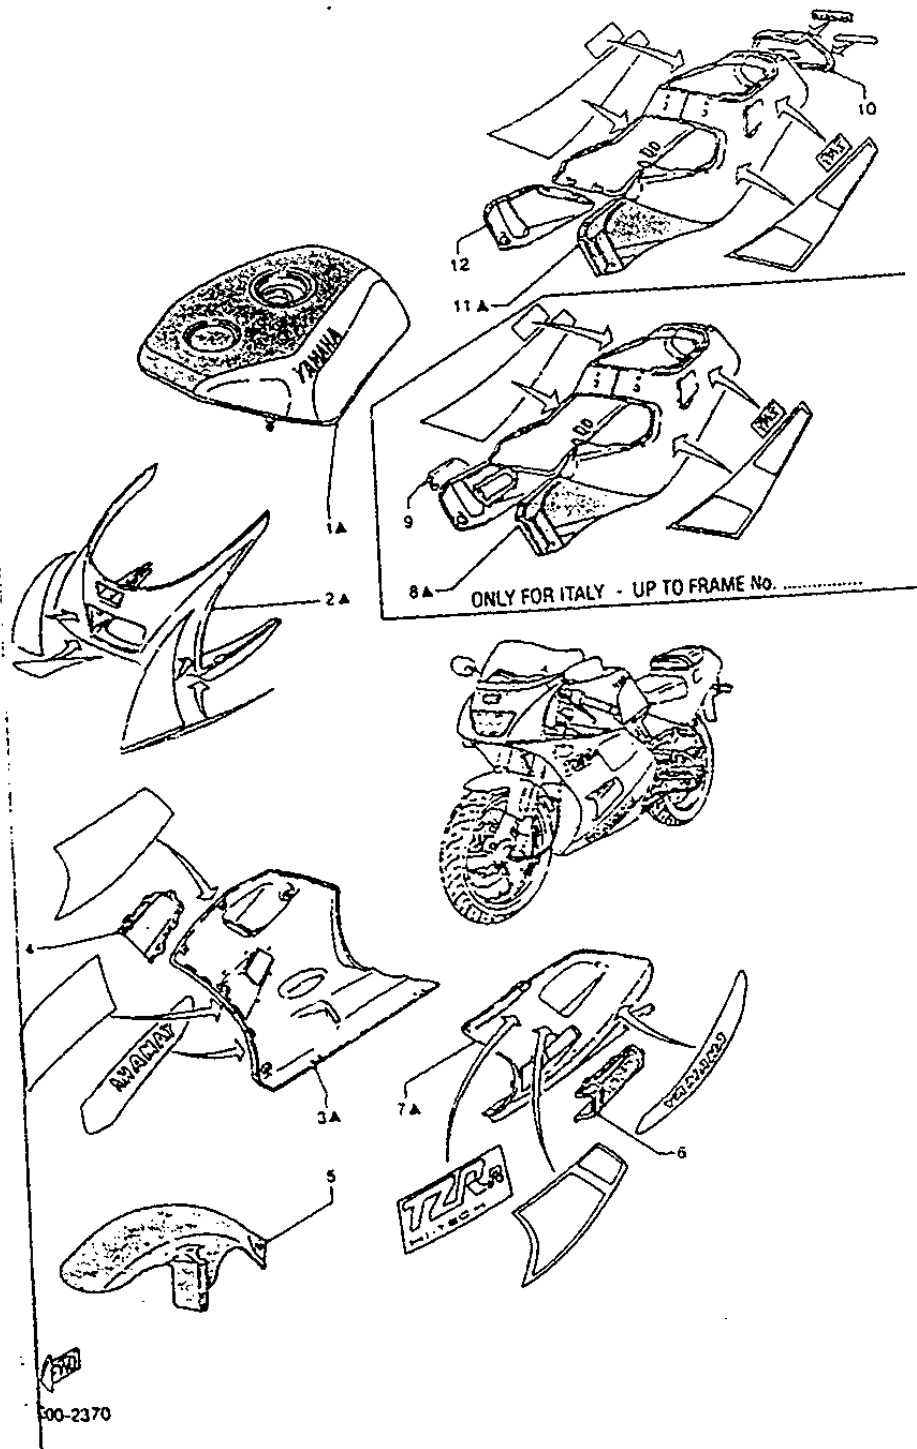

Ref No	Part No	Description
01	4DL-F4110-00-00	Fuel Tank Comp.
02	4DL-F4110-00-S4	Fuel Tank Comp.
03	4DL-W283K-00-GE	Pannel, Inner 1
04	4DL-F838R-00-GH	Duct 2
05	4DL-F1511-00-GH	Fender, Front
06	4DL-F838N-00-GH	Duct 1
07	4DL-W283J-00-GE	Body, Front Upper 2
08	4DL-W2172-00-53	Side Cover 2
09	4DL-F1731-00-LK	Cover, Side 3
10	4DL-F1651-00-GE	Cover, Rear Fender
11	4DL-W2172-01-S3	Side Cover 2
12	4DL-F1731-10-LK	Cover, Side 3
12	4DL-F1731-10-LK	Cover, Side 3

000-2370