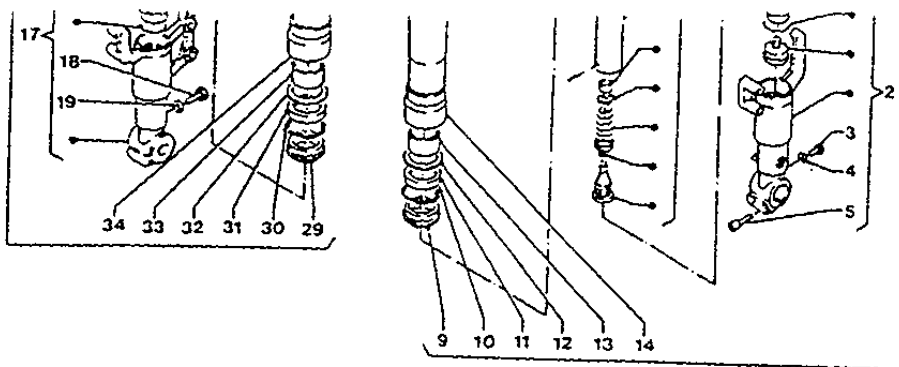

Ref No	Part No	Description
01	4GM-F1110-10-33	Frame Comp.
01	4GM-F1110-10-AL	Frame Comp.
21	4GM-F1182-00-00	Manufacturer Plate
22	90267-32018-00	Rivet, Blind

300-2500

[

Ref No	Part No	Description
01	4DL-F3102-02-00	Front Fork Assy (l.h)
02	4DL-F3120-02-00	. Inner Tube Comp.2
15	4DL-F319K-01-00	. Plunger Kit
16	4DL-F3103-01-00	Front Fork Assy (r.h)
17	4DL-F3110-01-00	. Inner Tube Comp.1