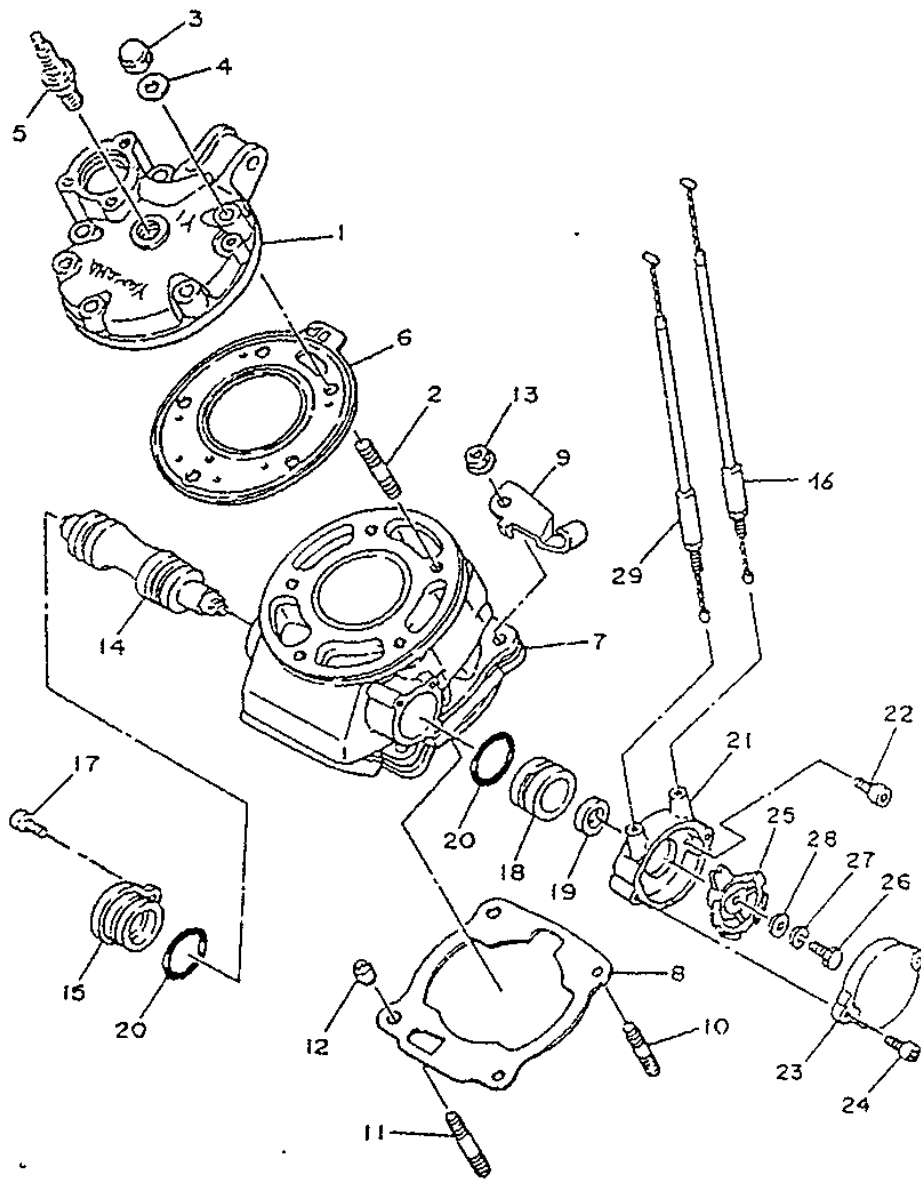

Ref No	Part No	Description
01	4DL-E1400-00-00	Crankshaft Assy
04	2VR-E1651-00-00	Rod, Connecting
08	4DL-11631-00-95	Piston (std)
08	4DL-11635-00-00	Piston (0.25mm O/s)
08	4DL-11636-00-00	Piston (0.50mm O/s)
09	3MB-11610-01-00	Piston Ring Set
09	3MB-11610-11-00	Piston Ring Set
09	3MB-11610-21-00	Piston Ring Set
10	93310-31684-00	Bearing
11	3NC-E1633-00-00	Pin, Piston
12	2VR-E1634-00-00	Clip, Piston Pin
13	93306-30556-00	Bearing
14	93102-25331-00	Oil Seal
15	93103-32099-00	Oil Seal
16	90387-202T9-00	Collar
17	90280-03045-00	Key, Woodruff
18	90282-05047-00	Key, Straight
19	2AH-E1536-00-00	Gear, Drive
20	2VR-E1454-00-00	Weight 1
21	93306-302Y9-00	Bearing
22	93306-203Y9-00	Bearing
23	90282-05058-00	Key, Straight
24	2VR-E1530-00-00	Balancer Weight Gear Comp.
25	90215-12272-00	Washer, Lock
26	90170-12370-00	Nut

100-1020

Ref No	Part No	Description
01	2VR-E2450-00-00	Impeller Shaft Assy
02	93103-10147-00	Oil Seal
03	93603-22028-00	Pin, Dowel
04	3NC-E2459-00-00	Gear, Impeller Shaft
05	90201-08512-00	Washer, Plate
06	99001-07600-00	Circlip
07	3NC-E2422-00-00	Cover, Housing
08	3NC-E2428-00-00	Gasket, Housing Cover 2
09	93604-10011-00	Pin, Dowel
10	98506-06025-00	Screw, Pan Head
11	98506-06065-00	Screw, Pan Head
12	95826-06025-00	Bolt, Flange
13	90430-06166-00	Gasket