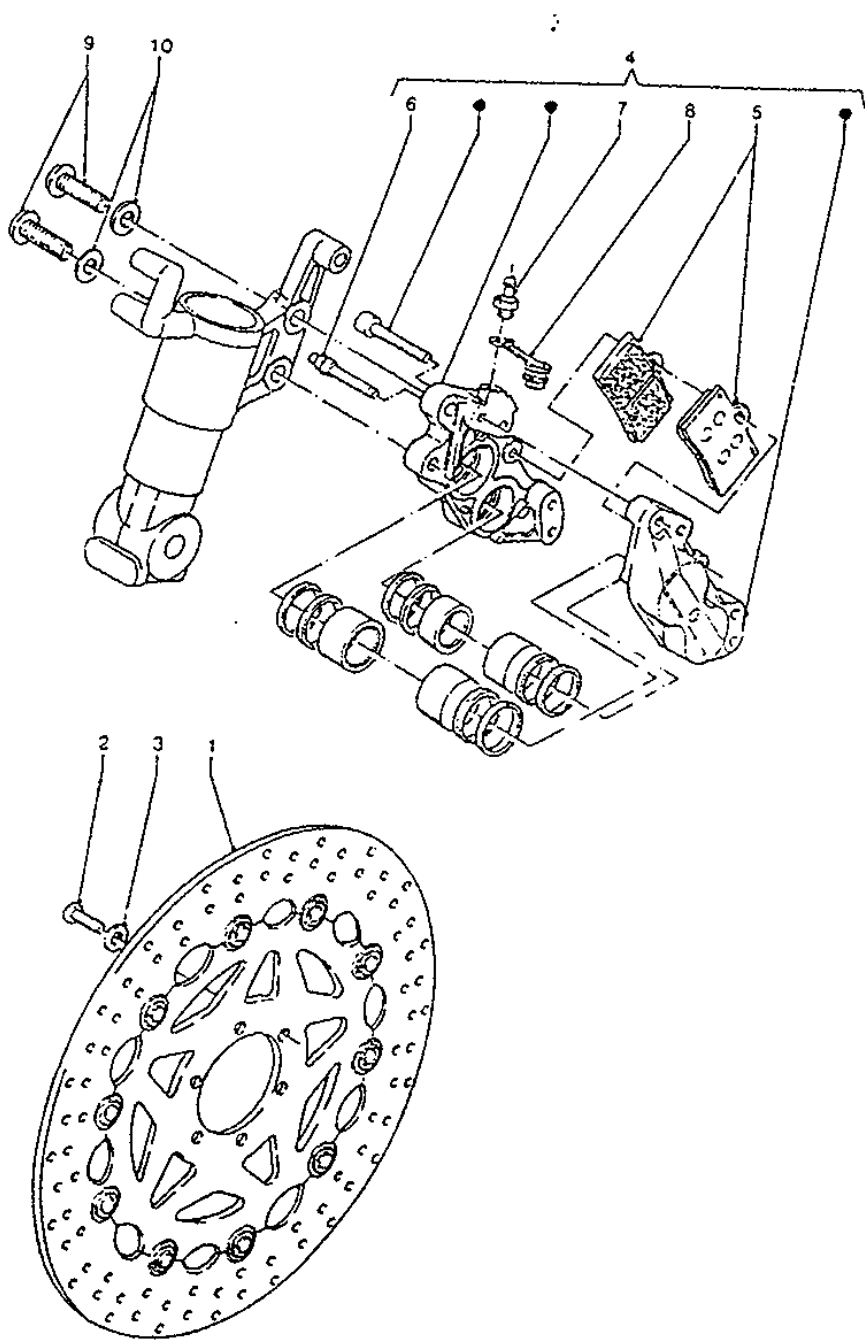

Ref No	Part No	Description
01	3SH-F5830-10-00	Disk Brake Assy
02	90109-08720-00	Bolt
03	92900-M8SIC-00	Washer
04	4DL-F580U-00-00	Caliper Assy (right)
05	4DL-W0045-00-00	• . Brake Pad Kit, Front
06	4DL-F5924-00-00	• . Pin, Pad
07	3SH-F3387-60-00	• . Bleeding
08	2VW-F1502-20-00	• . Boot
09	95811-10030-00	Bolt, Flange
10	92900-M1SIC-00	Washer