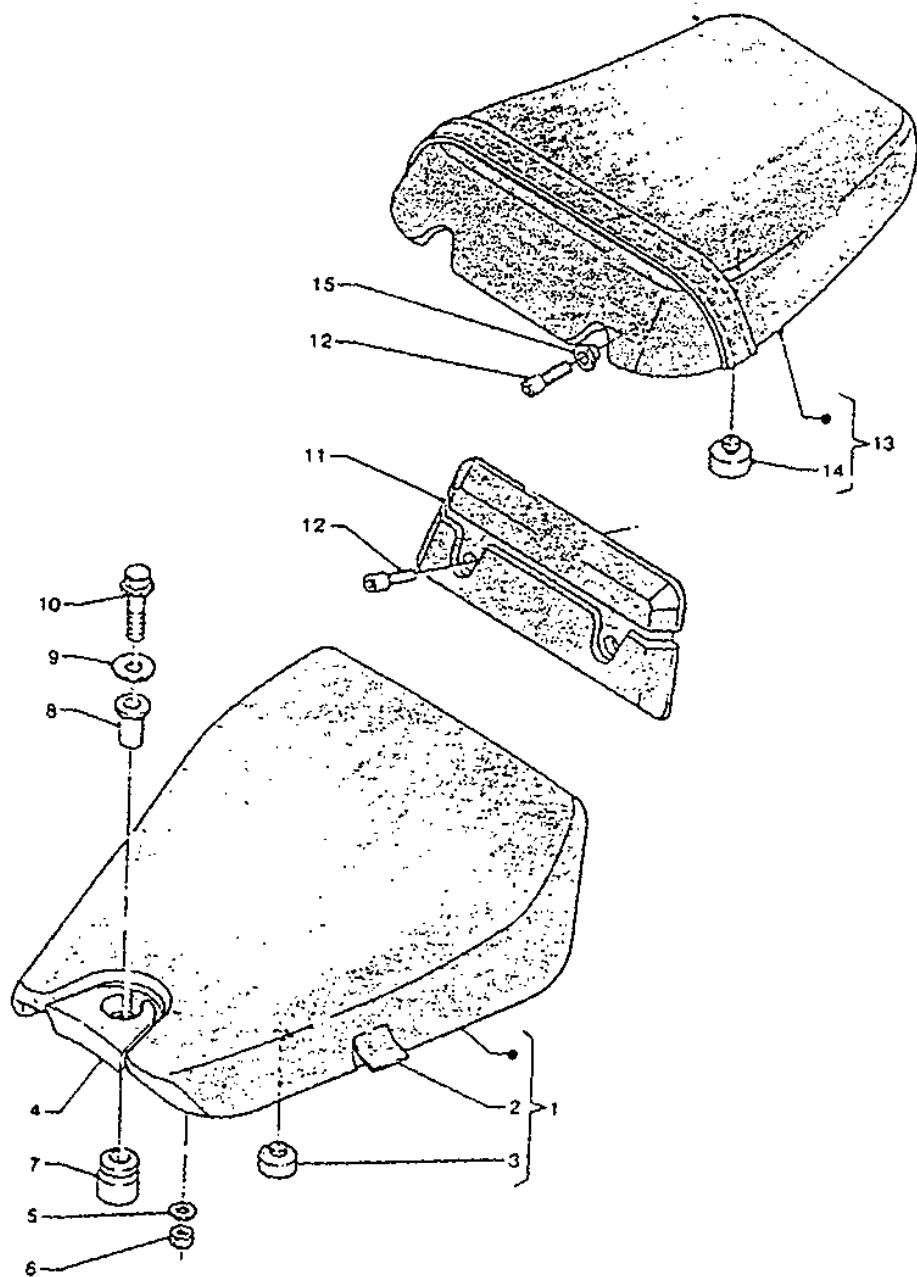

Ref No	Part No	Description
01	4DL-F4710-00-00	Single Seat Assy
02	4DL-F4711-00-00	• . Cover, Single Seat
03	4DL-F4741-00-00	• . Pad, Seat
04	4DL-F4708-00-00	Seat Lever Assy
05	92902-06200-00	Washer
06	95712-06300-00	Nut, Flange
07	90480-17507-00	Grommet
08	90387-084L1-00	Collar
09	90201-086A3-00	Washer, Plate
10	95026-08040-00	Bolt, Flange
11	4DL-F840F-00-00	Back Rest Assy
12	91316-06014-00	Bolt
13	4DL-F4750-00-00	Tandem Seat Assy
14	4DL-F4741-00-00	• . Pad, Seat
15	90387-06500-00	Collar