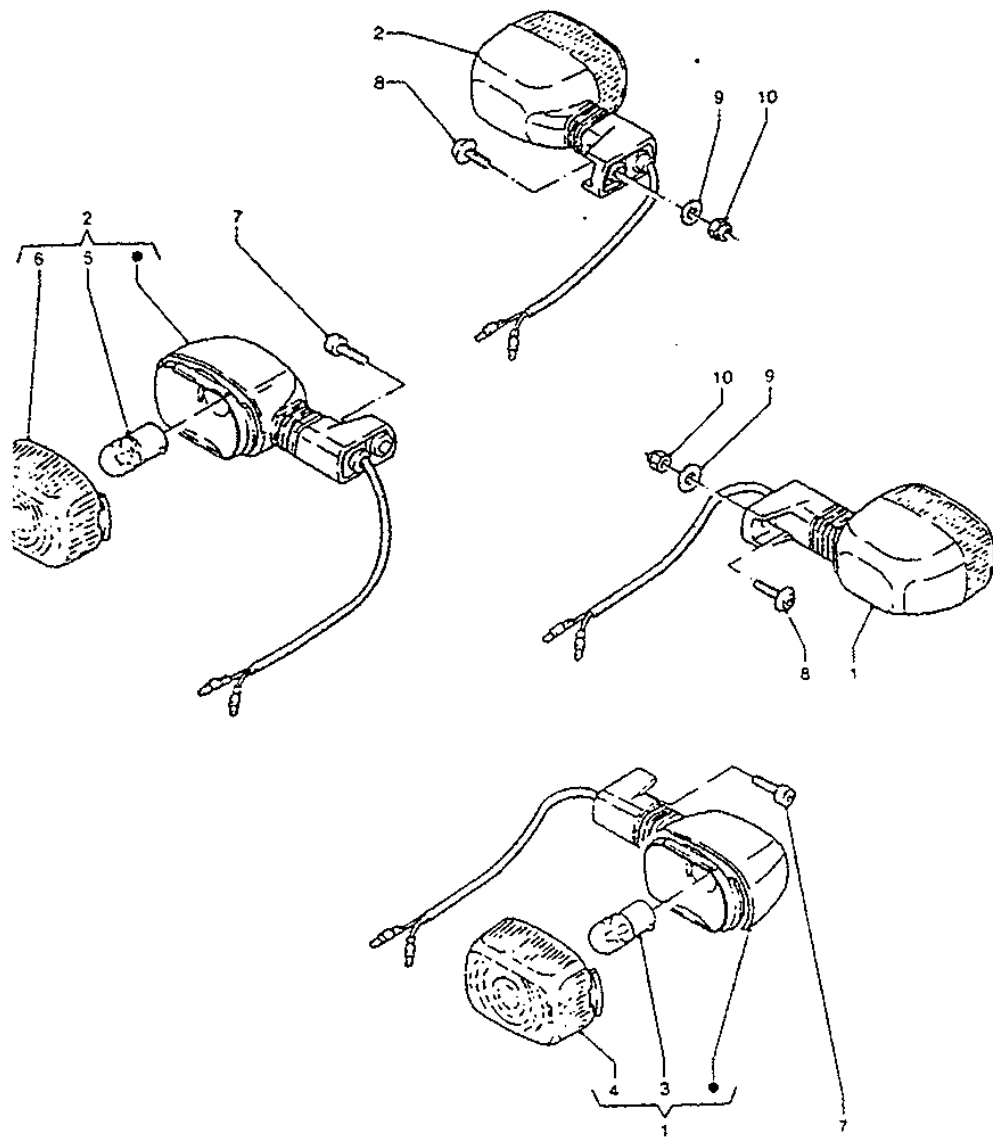

Ref No	Part No	Description
01	4DL-H3310-00-00	Front Flasher Light Assy 1
02	4DL-H3320-00-00	Front Flasher Light Assy 2
03	4DL-H3311-00-00	• Bulb, Flasher
04	4DL-H3311-00-00	• Bulb, Flasher
05	4DL-H3311-00-00	• Bulb, Flasher
06	4DL-H3332-00-00	• Lens, Flasher
07	91316-06014-00	Bolt
08	92016-06020-00	Bolt, Button Head
09	92902-06200-00	Washer
10	95702-06100-00	Nut, Flange

2-1410