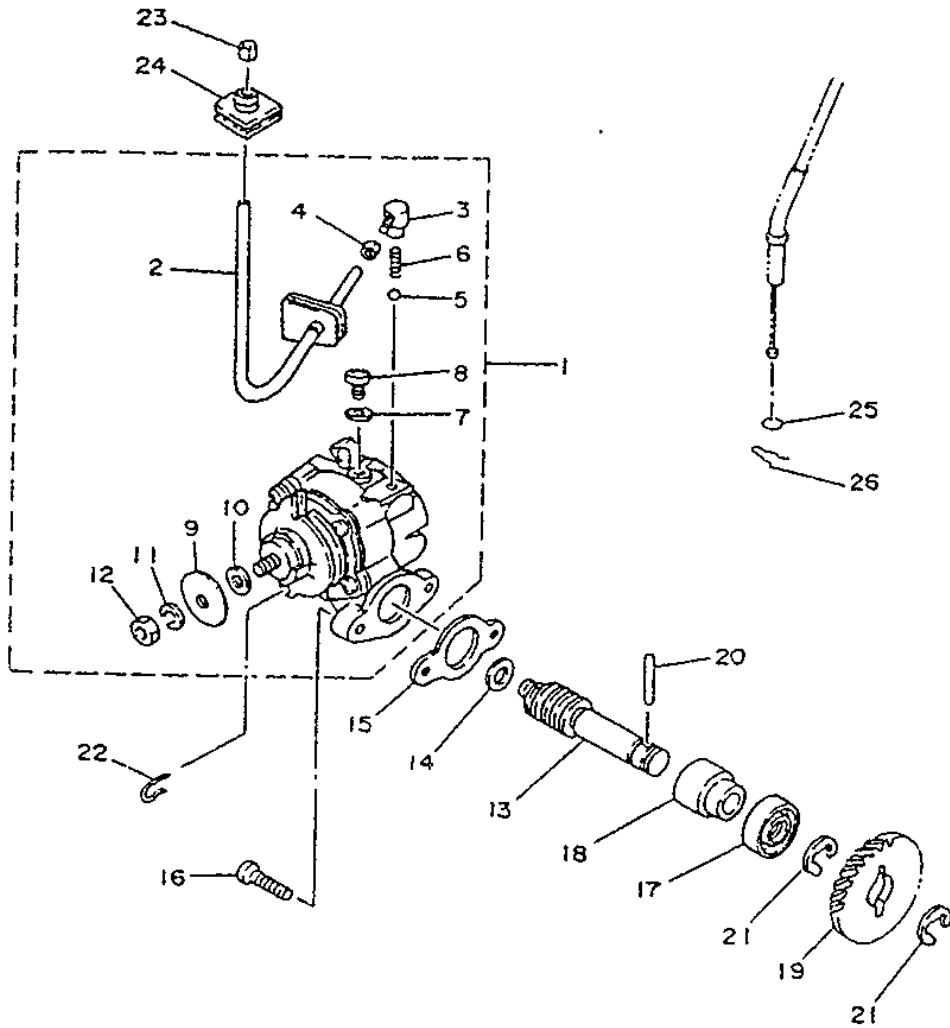

Ref No	Part No	Description
01	3MB-13101-01-00	Oil Pump Assy
02	90445-057F9-00	. Hose
03	353-13552-01-00	. Nozzle
04	90468-02033-00	. Clip
05	93505-32002-00	. Ball
06	90501-02018-00	. Spring, Compression
07	90430-04004-00	. Gasket
08	98906-04006-00	. Screw, Bind
09	137-13138-01-00	. Plate, Adjusting
10	137-13137-00-10	. Shim, Plunger
11	92901-05100-00	. Washer, Spring
12	95303-05600-00	. Nut
13	55K-13175-01-00	Shaft, Worm
14	90201-08624-00	Washer, Plate
15	2AH-E3116-00-00	Gasket, Pump Case
16	98501-05016-00	Screw, Pan Head
17	93101-10090-00	Oil Seal
18	2AH-E3176-00-00	Metal, Worm Shaft Outer
19	3NC-E3178-00-00	Gear, Pump Drive
20	93603-22028-00	Pin, Dowel
21	Circlip	
22	3NC-E3133-00-00	Clip
23	90468-02033-00	Clip
24	3NC-E3174-00-00	Holder, Oil Pipe
25	93210-07100-00	O-ring
26	90468-08086-00	Clip