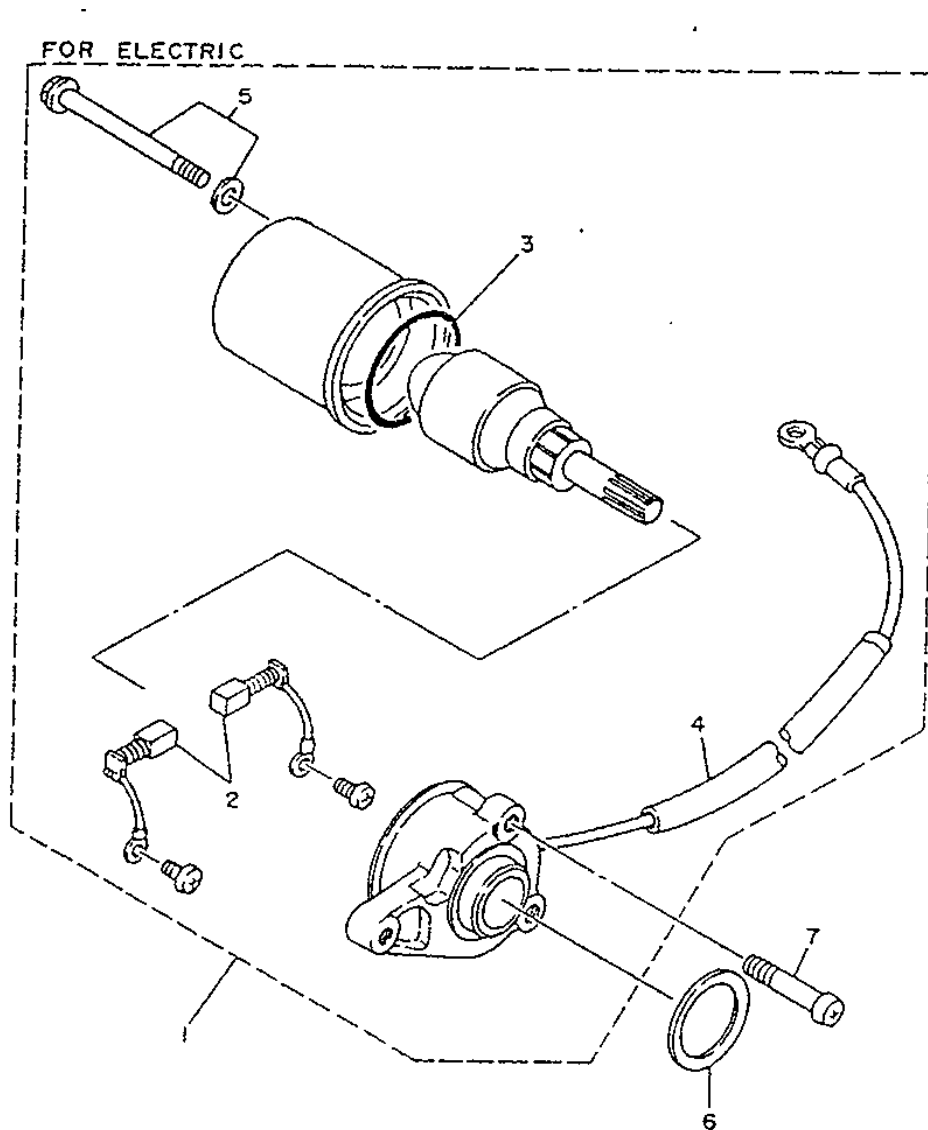

Ref No	Part No	Description
01	4DL-81800-00-00	Starting Motor Assy
02	50W-81801-M0-00	• Brush Set
03	93210-44678-00	• O-ring
04	4DL-8183G-00-00	• Cord Comp.
05	50W-81828-M0-00	• Bolt 2
06	90202-26166-00	Washer, Plate
07	98501-06025-00	Screw, Pan Head

00-1400