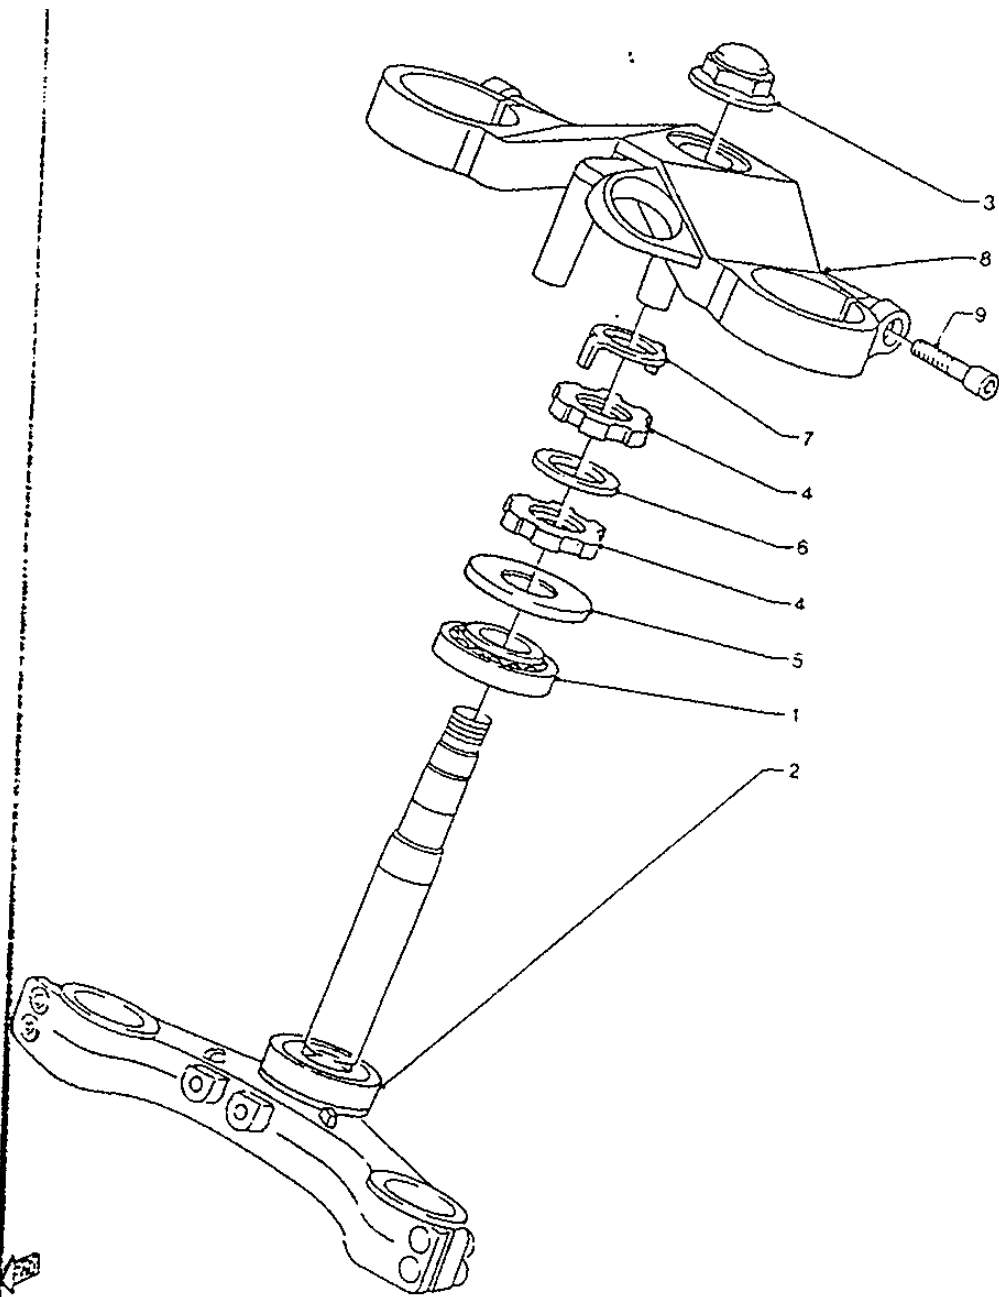

Ref No	Part No	Description
01	93332-00001-00	Bearing
02	93332-000Y3-00	Bearing
03	90176-22050-00	Nut, Crown
04	90176-25033-00	Nut, Crown
05	3EN-23415-00-00	Cover, Ball Race 1
06	90202-26142-00	Washer, Plate
07	26H-23418-01-00	Washer, Special
08	4DL-F3435-00-33	Crown, Handle
09	91311-08035-00	Bolt