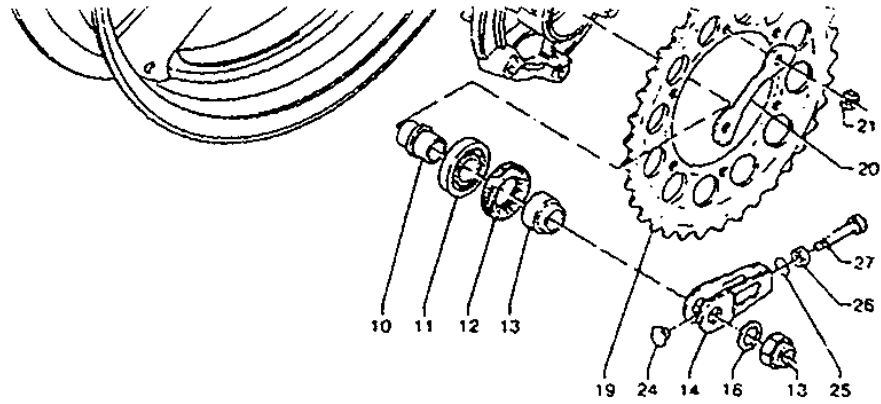

Ref No	Part No	Description
08	4DL-F5366-00-00	Clutch, Hub
19	4DL-F5447-10-98	Sprocket, Driven