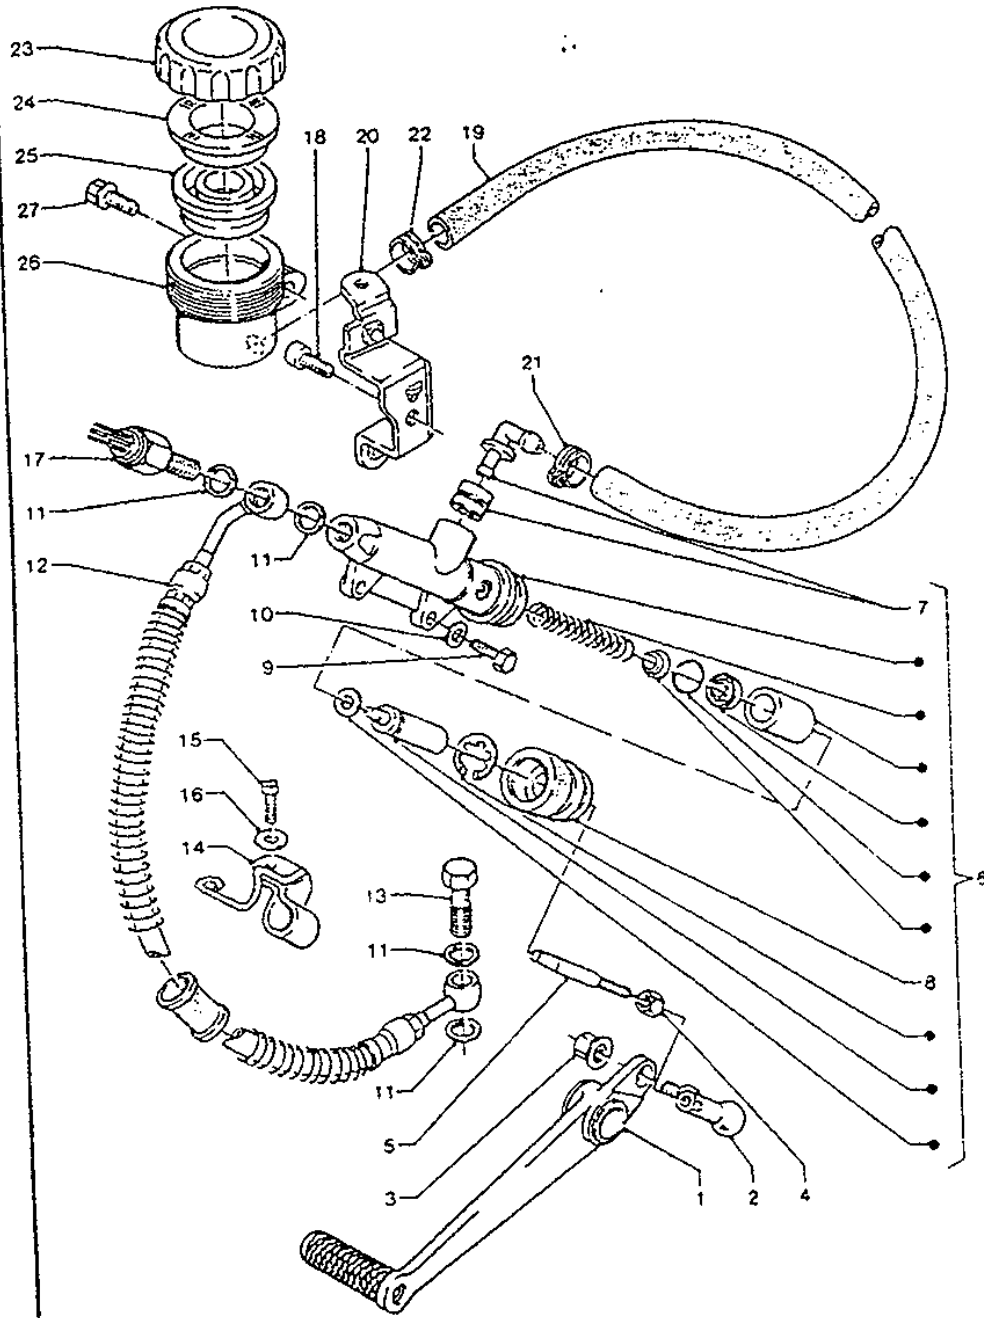

Ref No	Part No	Description
01	4DL-F7200-00-00	Pedal, Brake
02	4DL-F7222-00-00	Joint
03	95701-06500-00	Nut, Flange
04	95301-06700-00	Nut
05	4DL-F7231-00-00	Rod, Brake
06	3SH-F580E-00-00	Rear Master Cylinder Assy
07	3SH-F582A-00-00	• . Joint
08	3SH-F583H-00-00	• . Boot
09	97382-06020-00	Bolt
10	92900-M6S1C-00	Washer
11	90201-10119-00	Washer, Plate
12	4DL-F581J-00-00	Hose, Brake 4
13	90401-10096-00	Bolt, Union
14	4DL-F5887-00-00	Holder, Brake Hose
15	97382-06020-00	Bolt
16	92902-06600-00	Washer, Plate
17	4DL-H2530-00-00	Stop Switch Assy
18	91316-06012-00	Bolt
19	4DL-F5895-00-00	Hose, Reservoir
20	3MA-2582E-00-00	Holder, Reserve Tank
21	90467-12001-00	Clip
22	90450-15014-00	Hose Clamp Assy
23	1A5-25852-00-00	Cap, Reservoir
24	2GU-25855-00-00	Bush,diaphragm
25	360-25854-00-00	Diaphragm, Reservoir
26	47X-25894-00-00	Tank, Reservoir
27	90119-06052-00	Bolt, With Washer