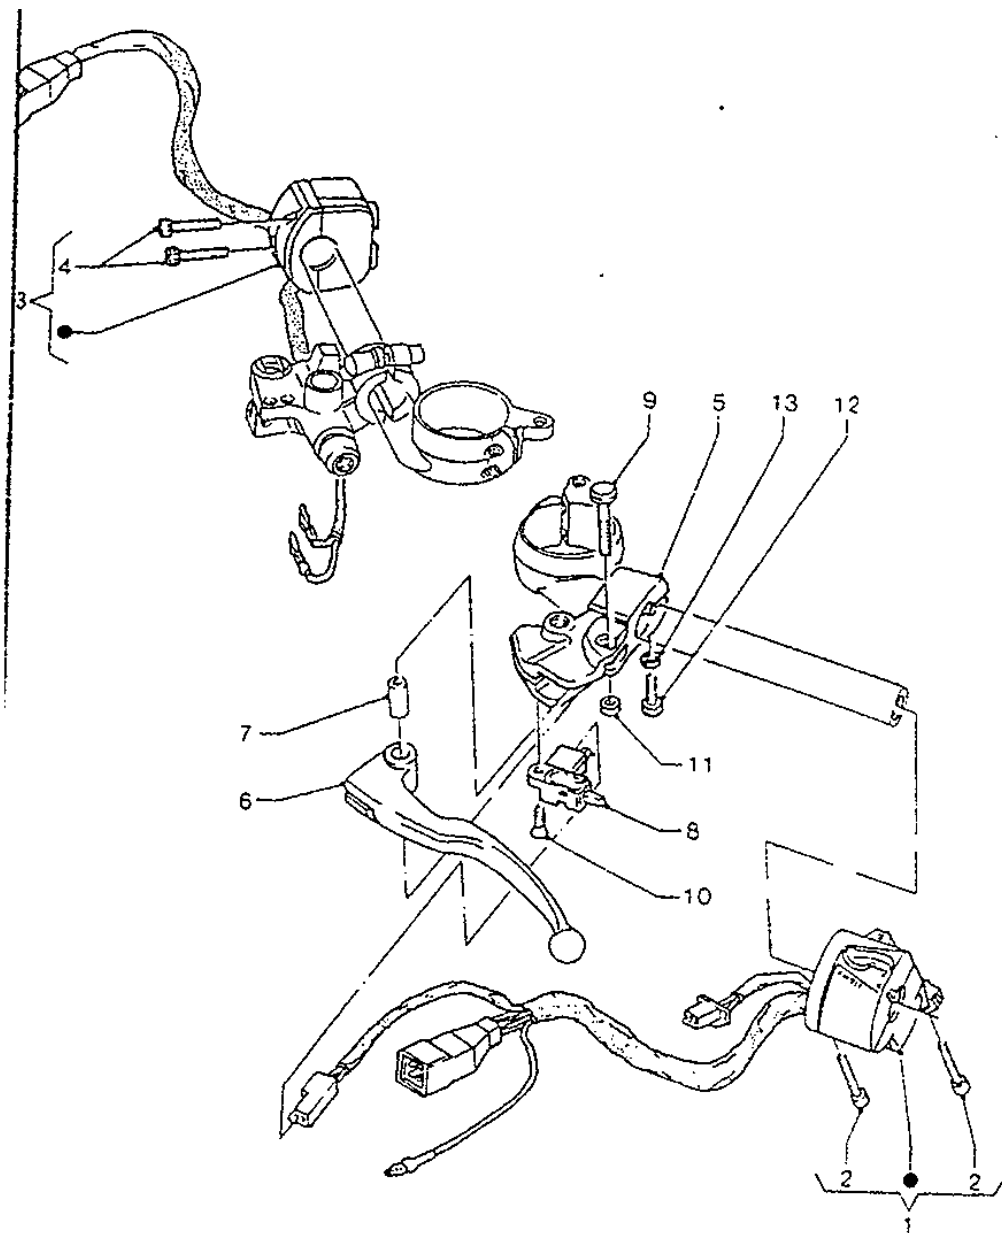

Ref No	Part No	Description
01	4DL-H3972-00-00	Switch, Handle 4
02	91316-06016-00	• Bolt
03	4DL-H3975-00-00	Switch, Handle 2
04	91316-03016-00	• Bolt
05	29L-82911-01-00	Holder, Lever 1
06	3HE-83912-01-00	Lever 1
07	31A-83913-00-00	Collar, Lever 1
08	31A-82917-00-00	Switch
09	31A-83945-00-00	Bolt, Lever
10	98702-03008-00	Screw, Flat Head
11	95616-06100-00	Nut, U
12	97001-06025-00	Bolt
13	92906-06100-00	Washer, Spring

1-1450