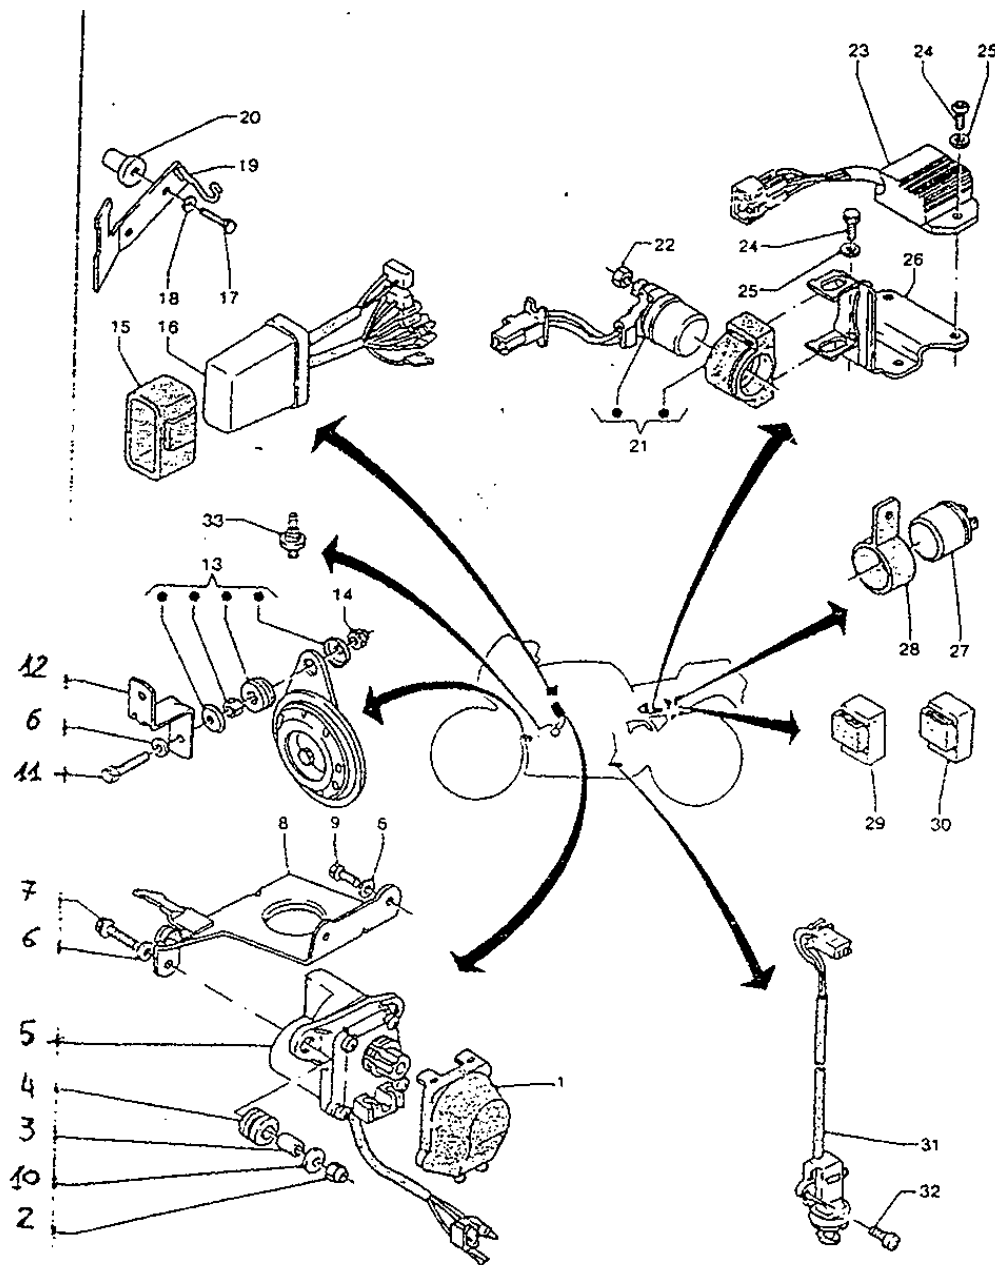

Ref No	Part No	Description
01	34X-85825-00-00	Cover, Wire
02	95712-06300-00	Nut, Flange
03	90387-06299-00	Collar
04	90480-14023-00	Grommet
05	3MB-85820-00-00	Servo Motor Assy
06	92902-06600-00	Washer, Plate
07	90101-06030-00	Bolt
08	4DL-H5824-00-00	Bracket, Cable
09	97001-06020-00	Bolt
10	92902-06200-00	Washer
11	90101-06022-00	Bolt
12	4DL-H3378-00-00	Stay, Horn
13	3SH-H3371-00-00	Horn
14	95702-06100-00	Nut, Flange
15	3MB-85546-00-00	Band
16	4DL-85540-00-00	C.d.i. Unit Assy
17	97001-06025-00	Bolt
18	92902-06600-00	Washer, Plate
19	4DL-H5542-10-00	Bracket
20	90179-06524-00	Nut
21	3AY-81940-00-00	Starter Relay Assy
22	95702-06500-00	Nut, Flange
23	38N-81960-01-00	Rectifier & Regulator Assy
24	97382-06014-00	Bolt
25	92902-06600-00	Washer, Plate
26	4DL-H1948-10-00	Bracket
27	4DL-H3351-00-00	Relay, Flasher
28	4DL-H3350-00-00	Flasher Relay Assy
29	29U-81950-92-00	Relay Assy
30	1RL-81950-91-00	Relay Assy
31	3MD-82566-00-00	Switch, Side Stand
32	90157-05079-00	Screw, Pan Head
33	11H-83591-00-00	Thermo Unit

00-1470

E