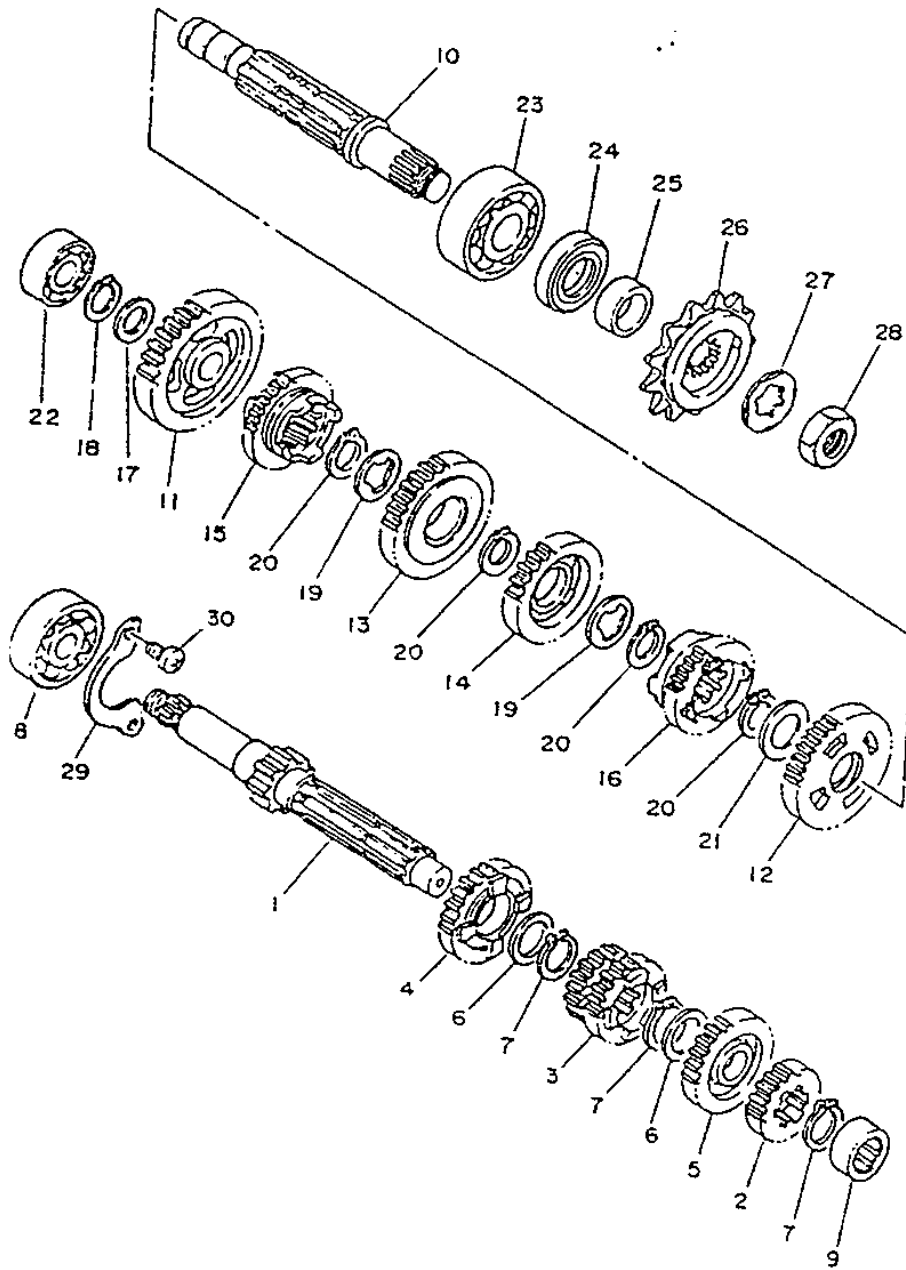

Ref No	Part No	Description
01	3NC-E7411-00-00	Axle, Main
02	3NC-E7121-00-00	Gear, 2nd Pinion
03	4DL-E7131-00-00	Gear, 3rd Pinion
04	4DL-E7151-00-00	Gear, 5th Pinion
05	4DL-E7161-00-00	Gear, 6th Pinion
06	90201-20266-00	Washer, Plate
07	93410-20038-00	Circlip
08	93306-20431-00	Bearing
09	93311-31567-00	Bearing
10	3NC-E7421-00-00	Axle, Drive
11	3NC-E7211-00-00	Gear, 1st Wheel
12	4DL-E7221-00-00	Gear, 2nd Wheel
13	4DL-E7231-00-00	Gear, 3rd Wheel
14	2VR-E7241-00-00	Gear, 4th Wheel
15	4DL-E7251-00-00	Gear, 5th Wheel
16	4DL-E7261-00-00	Gear, 6th Wheel
17	90201-154E8-00	Washer, Plate
18	99009-15400-00	Circlip
19	90209-18135-00	Washer
20	93410-22039-00	Circlip
21	90201-22555-00	Washer, Plate
22	93306-202X2-00	Bearing
23	93306-304Y1-00	Bearing
24	93102-26042-00	Oil Seal
25	90387-205U0-00	Collar
26	4DL-E5691-00-00	Sprocket, Drive
27	90215-20261-00	Washer, Lock
28	90179-16226-00	Nut
29	2VR-E7471-00-00	Plate, Cover
30	98501-06012-00	Screw, Pan Head

XO-1130