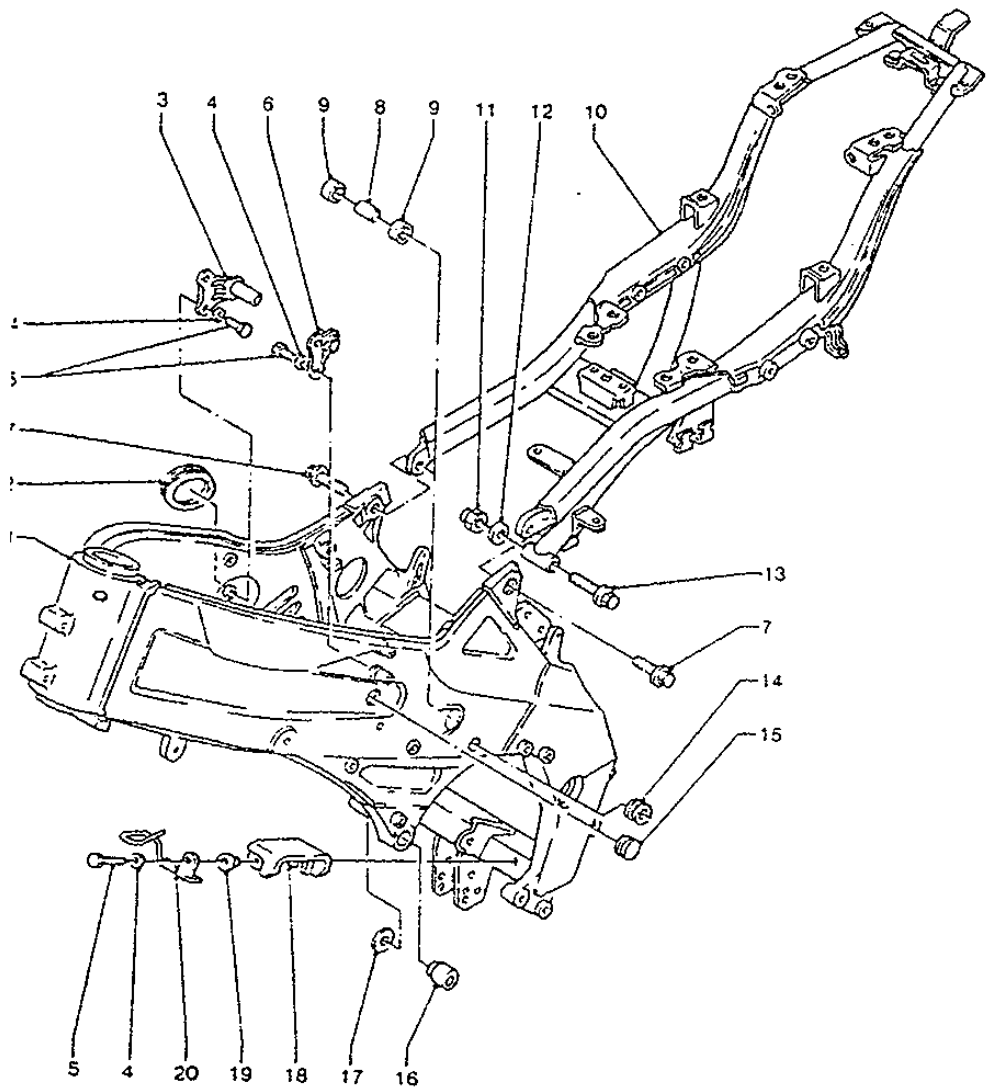

Ref No	Part No	Description
01	4DL-F1110-10-33	Frame Comp.
01	4DL-F1110-10-AL	Frame Comp.
02	1WG-2117M-00-00	Cover 2
03	4DL-F1148-00-00	Bracket, Air Cleaner 2
04	92902-06600-00	Washer, Plate
05	97001-06020-00	Bolt
06	4DL-F1147-00-00	Bracket, Air Cleaner 1
07	90105-10459-00	Bolt, Washer Based
08	90387-10002-00	Collar
09	90480-15001-00	Grommet
10	4DL-F1190-00-33	Rear Frame Comp.
10	4DL-F1190-00-35	Rear Frame Comp.
11	95611-10100-00	Nut, U
12	90201-101J1-00	Washer, Plate
13	90105-10609-00	Bolt, Washer Based
14	90480-09018-00	Grommet
15	90338-15202-00	Plug
16	328-15316-00-00	Damper, Engine Mount 1
17	3MA-2140A-00-00	Damper, Stopper
18	3MA-22147-00-00	Protector, Chain
19	90387-06020-00	Collar
20	4DL-F1162-00-00	Holder, Clutch Cable

1160