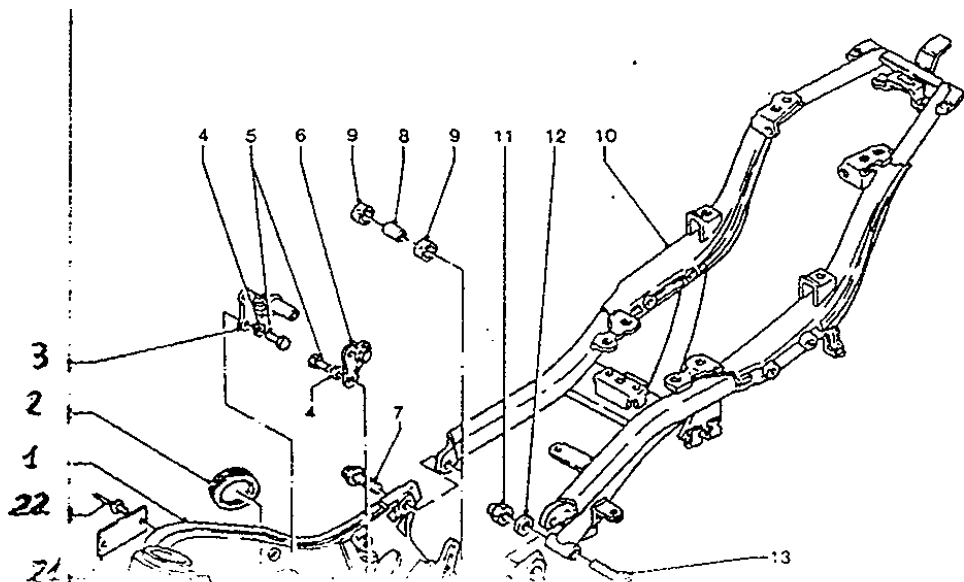

Ref No	Part No	Description
01	4GM-F1110-10-33	Frame Comp.
01	4GM-F1110-10-AL	Frame Comp.
21	4GM-F1182-00-00	Manufacturer Plate
22	90267-32018-00	Rivet, Blind

300-2500

[

Ref No	Part No	Description
01	4DL-F3102-02-00	Front Fork Assy (l.h)
02	4DL-F3120-02-00	. Inner Tube Comp.2
15	4DL-F319K-01-00	. Plunger Kit
16	4DL-F3103-01-00	Front Fork Assy (r.h)
17	4DL-F3110-01-00	. Inner Tube Comp.1