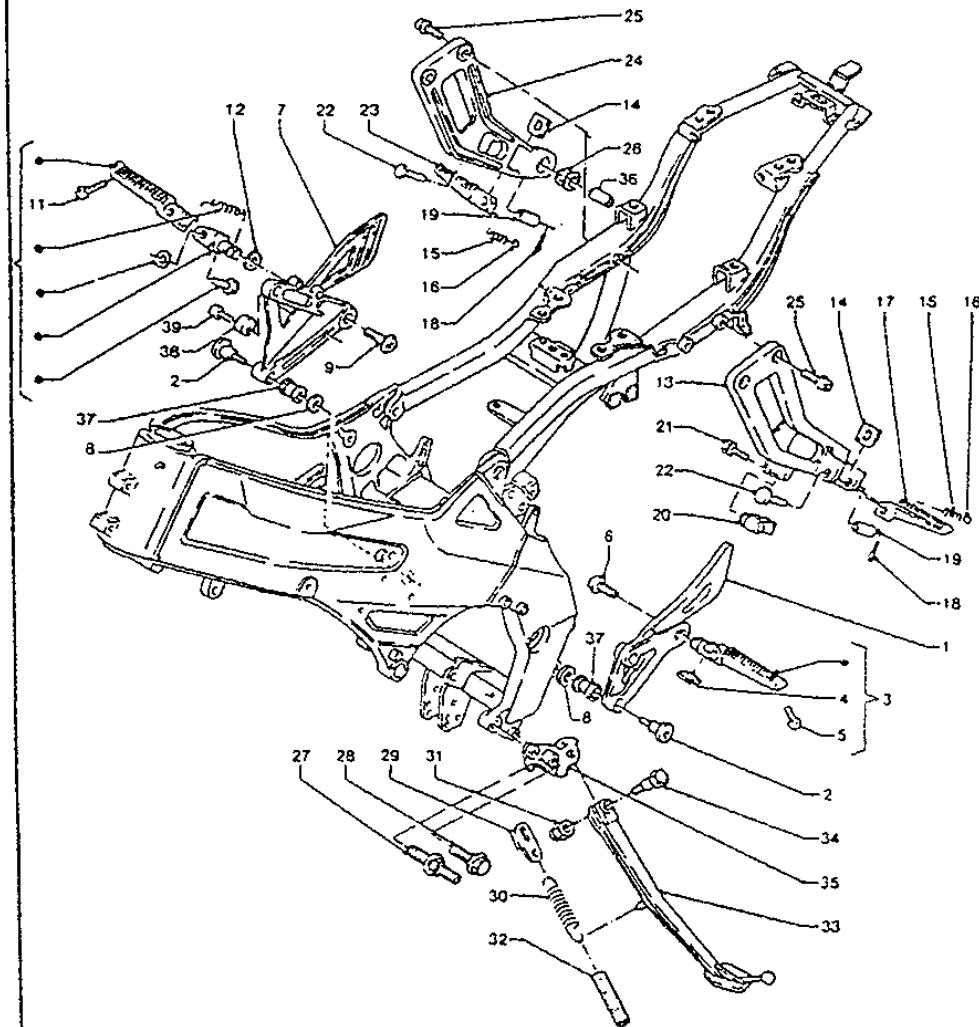

Ref No	Part No	Description
01	4DL-F7442-01-00	Bracket 2
02	90109-08001-00	Bolt
03	3MA-27410-00-00	Front Footrest Assy (left)
04	90109-083A2-00	• Bolt
05	3MA-27491-00-00	• Protector
06	90109-103A9-00	Bolt
07	4DL-F7443-01-00	Bracket 3
08	90201-08001-00	Washer, Plate
09	90109-103A9-00	Bolt
10	3MA-27420-00-00	Front Footrest Assy (right)
11	90109-083A2-00	• Bolt
12	90206-17084-00	Washer, Wave
13	4DL-F7452-01-00	Bracket, Footrest 1
14	1HX-27437-00-00	Washer, Special
15	90501-12743-00	Spring, Compression
16	93501-04011-00	Ball
17	1HX-27431-00-00	Footrest, Rear 1
18	91401-20015-00	Pin, Cotter
19	90387-064H8-00	Collar
20	55E-21308-00-00	Helmet Hanger Assy
21	90151-06025-00	Screw, Countersunk
22	91701-06042-00	Pin, Clevis
23	1HX-27441-00-00	Footrest, Rear 2
24	4DL-F7462-01-00	Bracket, Footrest 2
25	90109-087F1-00	Bolt
26	90480-15001-00	Grommet
27	90109-102F8-00	Bolt
28	90105-10599-00	Bolt, Washer Based
29	4UB-27315-00-00	Link, Side Stand
30	90506-29266-00	Spring, Tension
31	90185-10037-00	Nut, Self-locking
32	90445-212G3-00	Hose
33	3MA-27311-00-00	Stand, Side
34	90109-100E8-00	Bolt
35	3MA-27321-00-00	Bracket, Side Stand
36	90387-10002-00	Collar
37	4DL-F7414-00-00	Damper, Footrest
38	4DL-F7238-00-00	Nut, Adjusting
39	91311-06012-00	Bolt