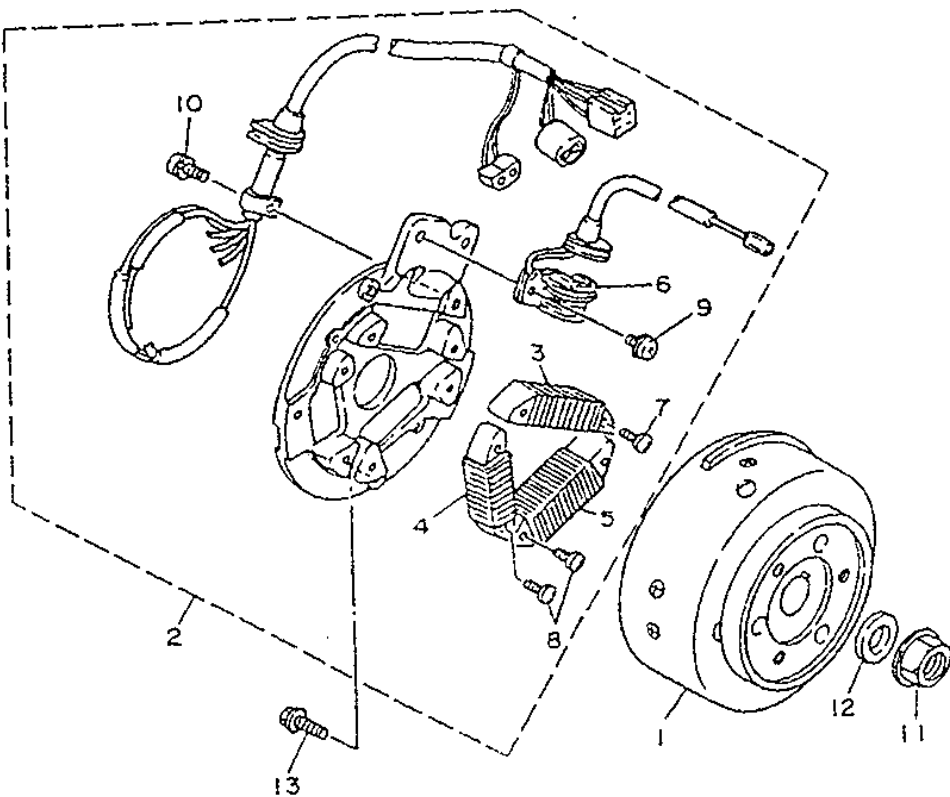

Ref No	Part No	Description
01	3MB-85550-00-00	Rotor Assy
02	3MB-85560-00-00	Base Assy
03	38N-85520-00-00	. . Coil, Charge
04	38N-81313-00-00	. . Coil, Lighting 1
05	3MB-81314-00-00	. . Coil, Lighting 2
06	34X-85595-M0-00	. . Coil, Pulser
07	98511-04030-00	. . Screw, Pan Head
08	98511-04030-00	. . Screw, Pan Head
09	97601-04108-00	. . Screw, Pan Head With Washer
10	97601-04106-00	. . Screw, Pan Head With Washer
11	90179-12248-00	Nut
12	90201-123L6-00	Washer, Plate
13	95026-06020-00	Bolt, Flange

00-1390