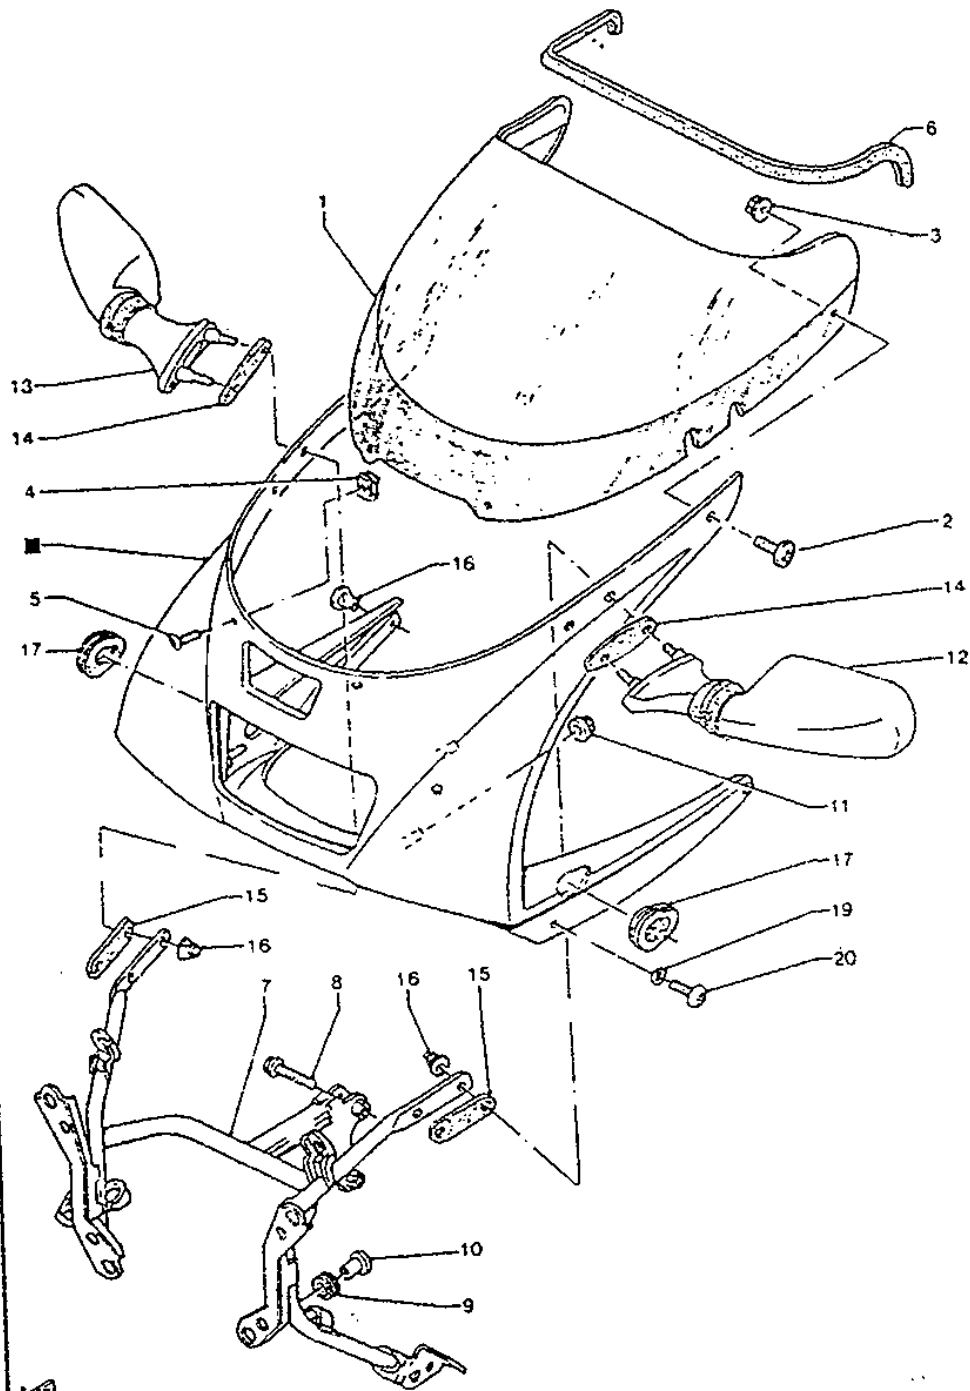

Ref No	Part No	Description
01	4DL-F837U-00-00	Screen
02	90150-05020-00	Screw, Round Head
03	95706-05500-00	Nut, Flange
04	90183-05041-00	Nut, Spring
05	90150-05023-00	Screw, Round Head
06	4DL-F8346-00-00	Mole 2
07	4DL-F8356-00-00	Stay 1
08	91006-08035-00	Bolt, Flange
09	90480-10020-00	Grommet
10	90387-06518-00	Collar
11	95712-06300-00	Nut, Flange
12	4DL-F6280-00-00	Rear View Mirror Assy(left)
13	4DL-F6290-00-00	Rear View Mirror Assy (right)
13	4DL-F6290-10-00	Rear View Mirror Assy (right)
14	3TJ-28371-00-00	Damper
15	3CV-26298-00-00	Plate, Mirror Fitting 1
16	90176-06055-00	Nut, Crown
17	3MA-83321-01-00	Damper, Flasher 1
18	90179-05523-00	Nut
19	90202-05180-00	Washer, Plate
20	90149-05224-00	Screw